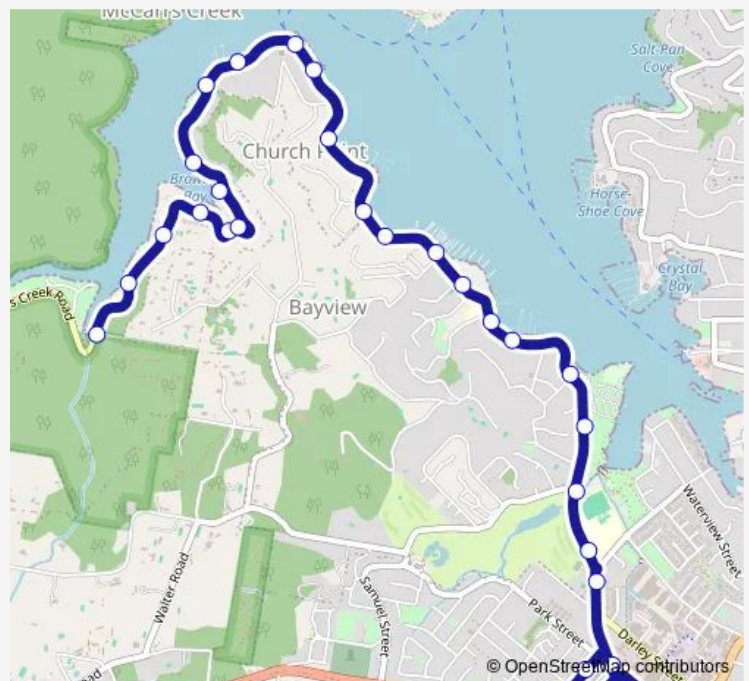

**Direction**

Mccarrs Creek Rd Opp 230 — Barrenjoey Rd Opp Village Park

30 stops

[Open route schedule](#)

Mccarrs Creek Rd Opp 230

188 Mccarrs Creek Rd

152 Mccarrs Creek Rd

Mccarrs Creek Rd After Walker Pl

Saturday 05:54-23:24

Sunday 06:24-23:24

Route info

Direction: Mccarrs Creek Rd Opp 230

Stops: 30

Trip Duration: 0 hour 18 min

156 — Mona Vale to Mccarrs Creek

Pittwater Rd Opp Cabbage Tree Rd

Pittwater Place Shopping Centre, Park St

Barrenjoey Rd Opp Village Park

## Direction

Mona Vale B-Line, Barrenjoey Rd — Mccarrs Creek Rd  
Opp 230

27 stops

[Open route schedule](#)

Mona Vale B-Line, Barrenjoey Rd

Darley St Opp Wilmette Pl

Bayview Golf Course, Pittwater Rd

Pittwater Rd Opp Pittwater High School