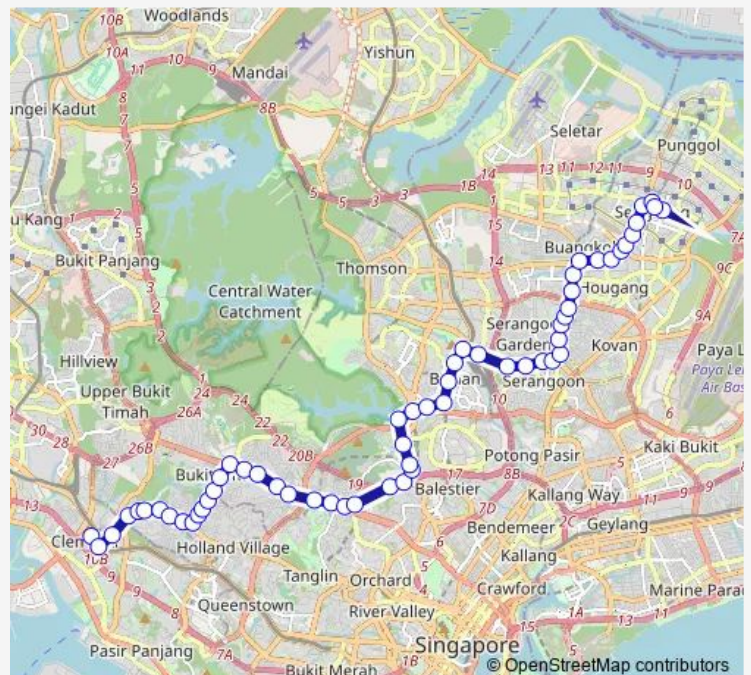

Thursday 05:30

Friday 05:30

Saturday 05:30

Sunday 06:00

Route info

Direction: Clementi Int

Stops: 59

Trip Duration: 1 hour 44 min