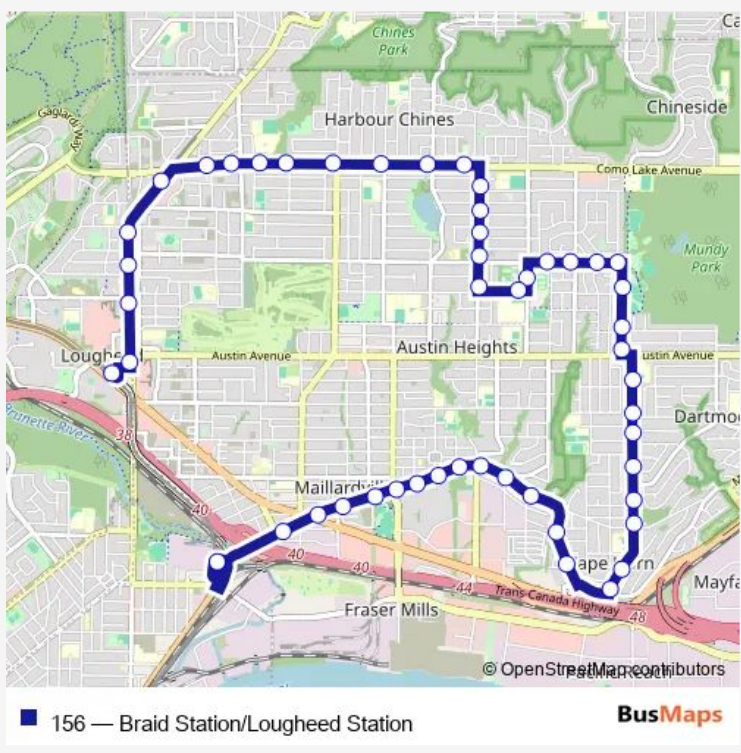

# Bus 156 Braid Station/Lougheed Station

[Go to website](#)

**Direction**  
 Braid Station @ Bay 5 — Lougheed Station @ Bay 6  
 50 stops  
[Open route schedule](#)

- Braid Station @ Bay 5
- Eastbound Brunette Ave @ Bernatchey St
- Eastbound Brunette Ave @ Lougheed Hwy
- Eastbound Brunette Ave @ Woolridge St
- Eastbound Brunette Ave @ Nelson St
- Eastbound Brunette Ave @ King Edward St
- Eastbound Brunette Ave @ Begin St
- Eastbound Brunette Ave @ Laval St
- Eastbound Brunette Ave @ Casey St
- Eastbound Brunette Ave @ Schoolhouse St
- Eastbound Brunette Ave @ Laurentian Cres
- Eastbound Brunette Ave @ Cayer St
- Eastbound Brunette Ave @ Peterson Ave
- Southbound Brunette Ave @ Hillside Ave
- Northbound Mundy St @ Cape Horn Ave
- Northbound Mundy St @ Hillside Ave
- Northbound Mundy St @ Dawes Hill Rd
- Northbound Mundy St @ Palliser Ave
- Northbound Mundy St @ Paradise Ave
- Northbound Mundy St @ Kugler Ave
- Northbound Mundy St @ Gale Ave

Route schedule  
 Braid Station @ Bay 5 — Lougheed Station @ Bay 6

|           |                           |
|-----------|---------------------------|
| Monday    | 05:45-01:10 <sup>+1</sup> |
| Tuesday   | 05:45-01:10 <sup>+1</sup> |
| Wednesday | 05:45-01:10 <sup>+1</sup> |
| Thursday  | 05:45-01:10 <sup>+1</sup> |
| Friday    | 05:45-01:10 <sup>+1</sup> |
| Saturday  | 05:30-01:10 <sup>+1</sup> |
| Sunday    | 06:30-01:11 <sup>+1</sup> |

Route info  
 Direction: Braid Station @ Bay 5  
 Stops: 50  
 Trip Duration: 0 hour 36 min

Northbound Mundy St @ 400 Block

Northbound Hillcrest St @ Austin Ave

Northbound Hillcrest St @ King Albert Ave

Northbound Hillcrest St @ Winslow Ave

## Route info

Direction: Lougheed Station @ Bay 9

Stops: 51

Trip Duration: 0 hour 35 min

Eastbound Foster Ave @ Linton St

Eastbound Foster Ave @ Midvale St

Southbound Hillcrest St @ Foster Ave

Southbound Hillcrest St @ Winslow Ave