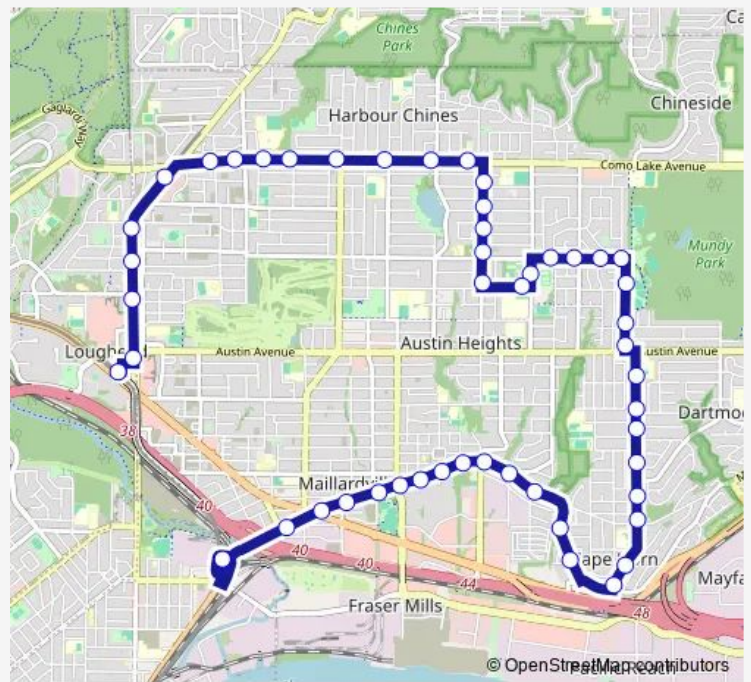

Bus 156 Braid Station/Lougheed Station

[Go to website](#)

Direction
 Braid Station @ Bay 3 — Lougheed Station @ Bay 2
 50 stops
[Open route schedule](#)

- Braid Station @ Bay 3
- Eastbound Brunette Ave @ Bernatchey St
- Eastbound Brunette Ave @ Lougheed Hwy
- Eastbound Brunette Ave @ Woolridge St
- Eastbound Brunette Ave @ Nelson St
- Eastbound Brunette Ave @ King Edward St
- Eastbound Brunette Ave @ Begin St
- Eastbound Brunette Ave @ Laval St
- Eastbound Brunette Ave @ Casey St
- Eastbound Brunette Ave @ Schoolhouse St
- Eastbound Brunette Ave @ Laurentian Cres
- Eastbound Brunette Ave @ Cayer St
- Eastbound Brunette Ave @ Peterson Ave
- Southbound Brunette Ave @ Hillside Ave
- Northbound Mundy St @ Cape Horn Ave
- Northbound Mundy St @ Hillside Ave
- Northbound Mundy St @ Dawes Hill Rd
- Northbound Mundy St @ Palliser Ave
- Northbound Mundy St @ Paradise Ave
- Northbound Mundy St @ Kugler Ave
- Northbound Mundy St @ Gale Ave

Route schedule
 Braid Station @ Bay 3 — Lougheed Station @ Bay 2

Monday	05:45-01:10 ⁺¹
Tuesday	05:45-01:10 ⁺¹
Wednesday	05:45-01:10 ⁺¹
Thursday	05:45-01:10 ⁺¹
Friday	05:45-01:10 ⁺¹
Saturday	05:30-01:10 ⁺¹
Sunday	06:30-01:11 ⁺¹

Route info
 Direction: Braid Station @ Bay 3
 Stops: 50
 Trip Duration: 0 hour 38 min

■ 156 — Braid Station/Lougheed Station

Northbound Mundy St @ 400 Block

Northbound Hillcrest St @ Austin Ave

Northbound Hillcrest St @ King Albert Ave

Wednesday 06:02-00:30⁺¹

Thursday 06:02-00:30⁺¹

Friday 06:02-00:30⁺¹

Saturday 06:05-00:33⁺¹

Sunday 07:14-00:32⁺¹

Route info

Direction: Lougheed Station @ Bay 2

Stops: 51