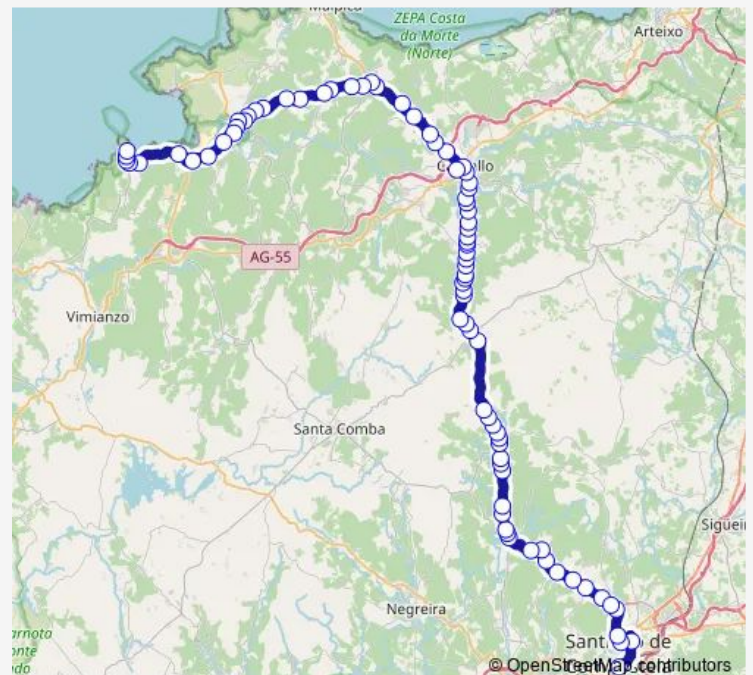

A Cabaña

Pista Cornes

Os Carballos

Route schedule

Santiago E.I. — Laxe (Porto)

Monday —

Tuesday —

Wednesday —

Thursday —

Friday 19:00

Saturday —

Sunday —

Route info

Direction: Santiago E.I.

Stops: 81

Trip Duration: 1 hour 59 min

XG811001 — Laxe - Carballo E.A. - Santiago E.I.

BusMaps

Rúa Arcai

Bembibre

Monte Cagón

Mixirica

Campo-Rial

Foxo