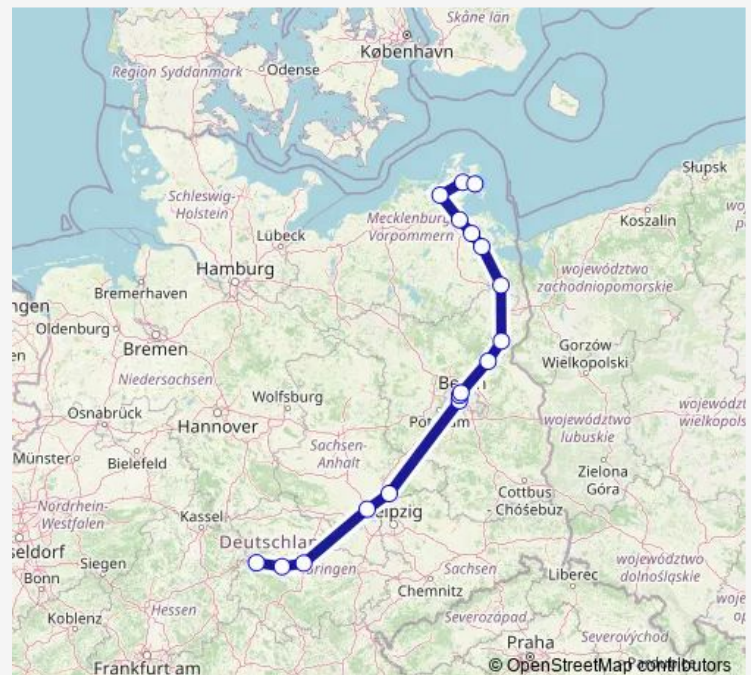

Rail 15

[Go to website](#)

Direction

Eisenach Hbf — Ostseebad Binz

17 stops

[Open route schedule](#)

Eisenach Hbf

Gotha (Flixtrain)

Hauptbahnhof

Halle(Saale)Hbf

Bitterfeld

Berlin Südkreuz

Berlin Hbf

Berlin Gesundbrunnen

Eberswalde Hbf

Angermünde

Pasewalk

Anklam

Züssow

Greifswald

Stralsund Hbf

Bergen auf Rügen

Ostseebad Binz

Route schedule

Route info

Direction: Eisenach Hbf

Stops: 17

Trip Duration: 6 hour 22 min

15 Rail time schedules and route maps are available in an offline PDF at busmaps.com. Use the busmaps.com website to see live bus times, train schedule or subway schedule, and step-by-step directions for all public transit in Berlin