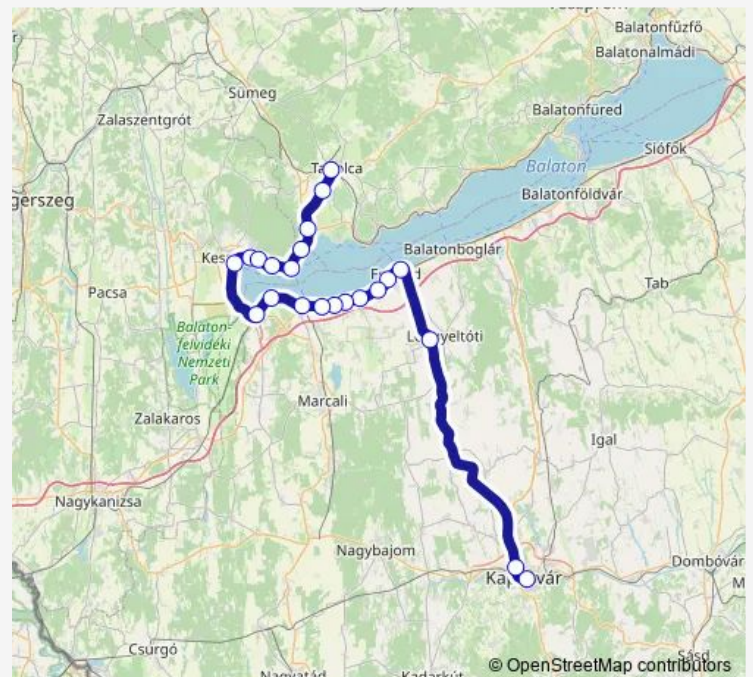

Becehegy

Balatonederics

Raposka

Route schedule

Kaposvár — Tapolca

Monday 08:57

Tuesday 08:57

Wednesday 08:57

Thursday 08:57

Friday 08:57

Saturday 08:57

Sunday —

Route info

Direction: Kaposvár

Stops: 22

Trip Duration: 2 hour 27 min