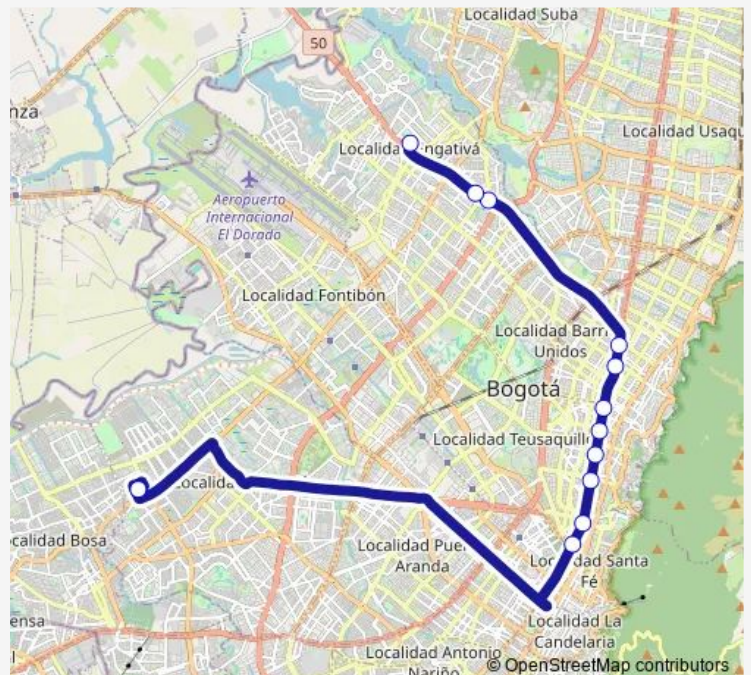

Granja - Cra 77 A - 3

Portal 80 T1

Route schedule

P. Americas T7 — Portal 80 T1

Monday 16:00-22:31

Tuesday 16:00-22:31

Wednesday 16:00-22:31

Thursday 16:00-22:31

Friday 16:00-22:31

Saturday —

Sunday —

Route info

Direction: P. Americas T7

Stops: 12

Trip Duration: 0 hour 44 min

D50