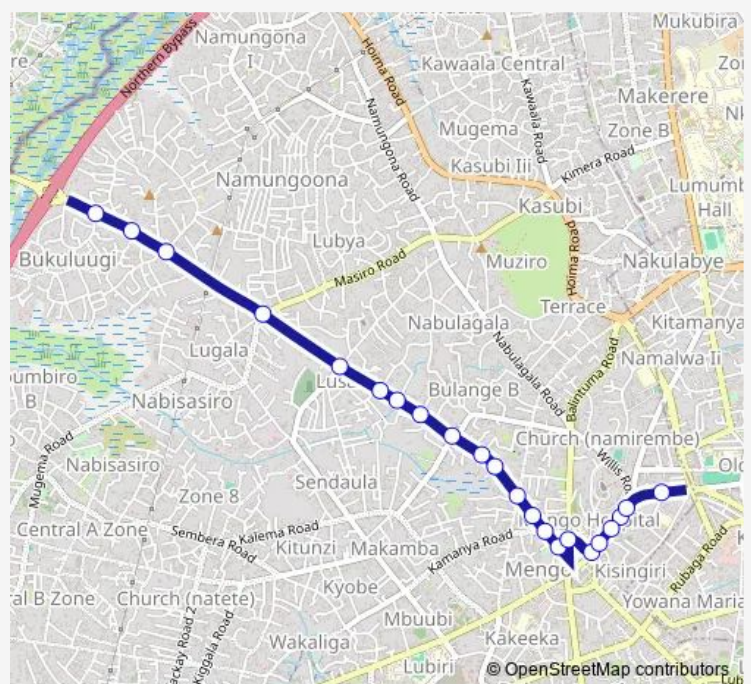

Samsam Hotel

Albert Cook Rd

Sanyu Babies' Home

Route schedule

Masanafu - Sentema Rd — Victorious Primary School (Bakuli)

Monday 06:30-19:00

Tuesday 06:30-19:00

Wednesday 06:30-19:00

Thursday 06:30-19:00

Friday 06:30-19:00

Saturday 06:30-19:00

Sunday 06:30-19:00

Route info

Direction: Masanafu - Sentema Rd

Stops: 22

Trip Duration: 0 hour 29 min