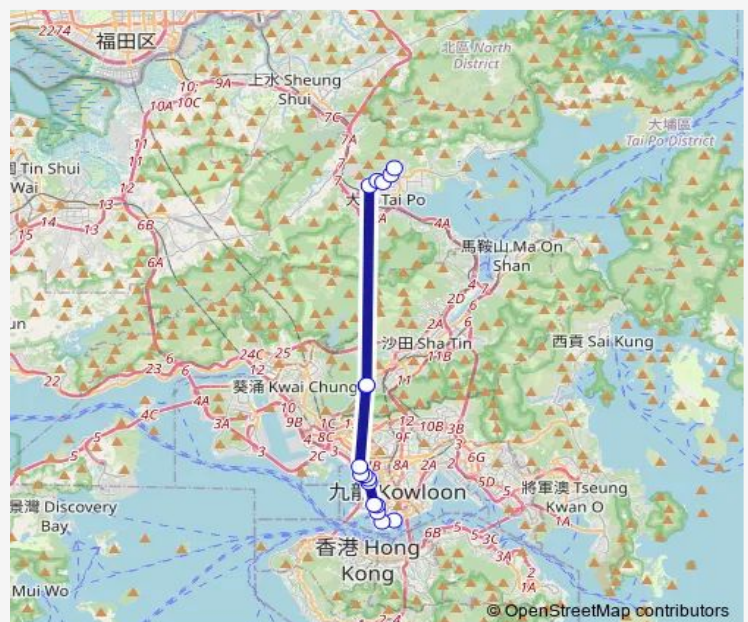

### Route info

Direction: [Ctb] Tsim SHA Tsui (Mody Road) → [Kmb+Ctb] Tsim SHA Tsui East (Mody Road) / <Br> Tsim SHA Tsui (Mody Road) → [Kmb] Tsim SHA Tsui East (Mody Road)

Stops: 17

Trip Duration: 1 hour 4 min