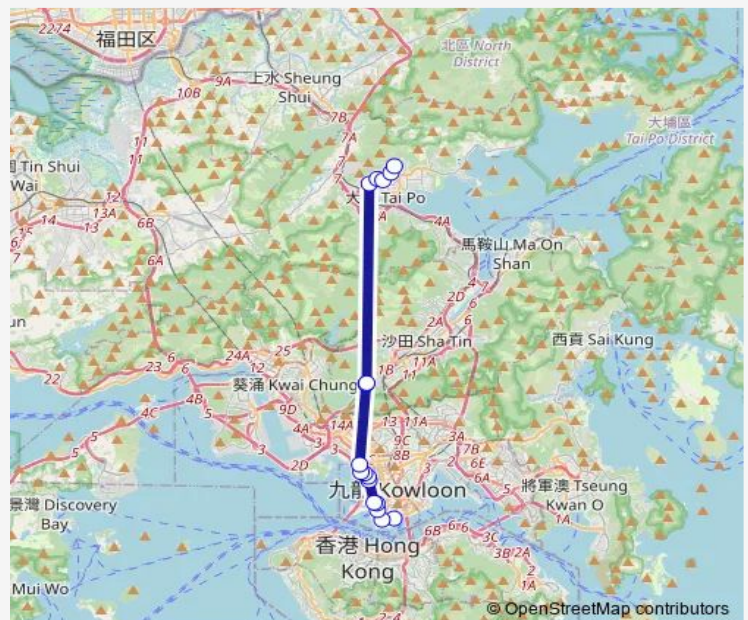

[Kmb] Tsing SHA Highway Bbi

[Ctb] Tsing SHA Highway BUS-BUS Interchange → [Kmb] Tsing SHA Highway Bbi

[Kmb+Ctb] TAI PO Public Swimming Pool /
 [Kmb] TAI PO Public Swimming Pool, Ting TAI Road → [Lwb] TAI PO Public Swimming Pool

Route info

Direction: [Ctb] Tsim SHA Tsui (Mody Road) → [Kmb+Ctb] Tsim SHA Tsui East (Mody Road) /
 [Kmb] Tsim SHA Tsui East (Mody Road)

Stops: 17

Trip Duration: 1 hour 4 min

[Kmb+Ctb] TAI Ping Industrial Centre/
Tai Ping Industrial Centre, Ting KOK Road[[Kmb] TAI Ping Industrial Centre][Lwb] TAI Ping Industrial Centre

[Kmb+Ctb] FU Heng Estate/
Heng Cheong House FU Heng Estate, Ting KOK Road[[Kmb] FU Heng Estate

[Kmb] Nethersole Hospital

[Kmb] FU TIP BUS Terminus

Direction

[Kmb] FU TIP BUS Terminus — [Ctb] Tsim SHA Tsui (Mody Road)|[Kmb+Ctb] Tsim SHA Tsui East (Mody Road)/
Tsim SHA Tsui (Mody Road)|[Kmb] Tsim SHA Tsui East (Mody Road)