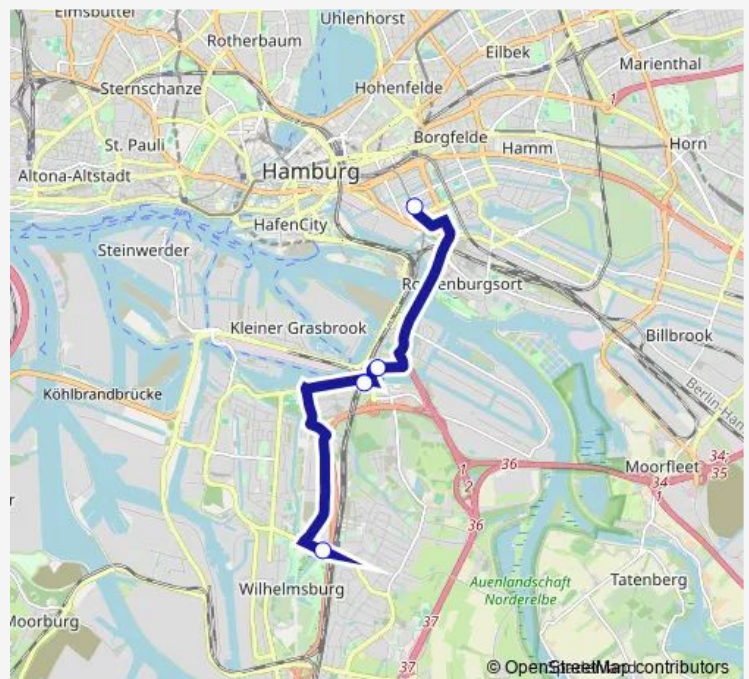

Wilhelmsburger Platz

S Hammerbrook (Süd)

Route schedule

Inselpark — S Hammerbrook (Süd)

Monday 22:04-00:44⁺¹

Tuesday 22:04-00:44⁺¹

Wednesday —

Thursday —

Friday —

Saturday —

Sunday —

Route info

Direction: Inselpark

Stops: 4

Trip Duration: 0 hour 23 min

■ S3-Sev

Direction

S Hammerbrook (Süd) — Inseipark

4 stops

[Open route schedule](#)

S Hammerbrook (Süd)

Wilhelmsburger Platz

S Veddel

Inseipark

Route info

Direction: S Hammerbrook (Süd)

Stops: 4

Trip Duration: 0 hour 23 min

S3-Sev Bus time schedules and route maps are available in an offline PDF at busmaps.com. Use the busmaps.com website to see live bus times, train schedule or subway schedule, and step-by-step directions for all public transit in Hamburg