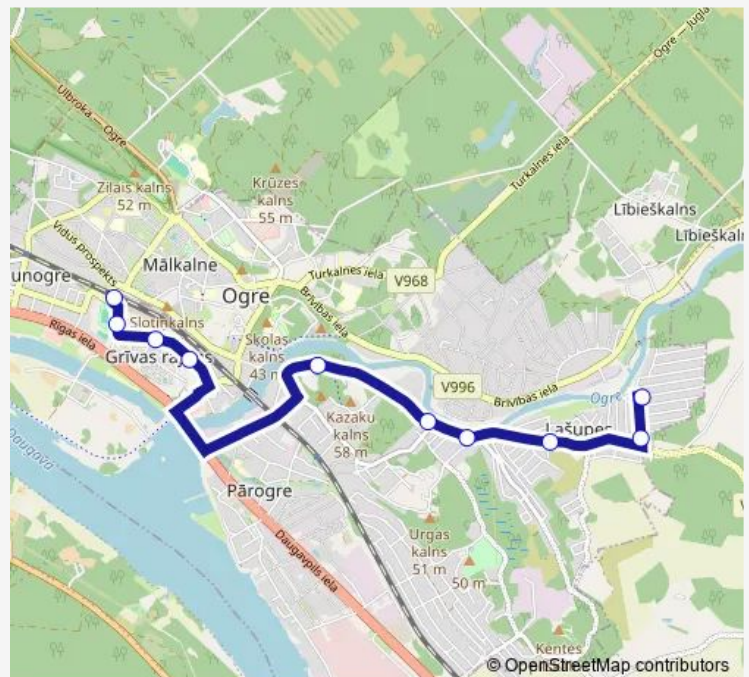

Sunday 07:29-20:00

Route info

Direction: Stadions

Stops: 10

Trip Duration: 0 hour 14 min

6089 — Stadions-Lašupes

BusMaps

Direction

Friday 11:00-19:20

Saturday 11:00-19:20

Sunday 11:00-19:20

Route info

Direction: Lašupes

Stops: 7

Trip Duration: 0 hour 17 min

Direction

Thursday 07:01-20:17

Friday 07:01-20:17

Saturday 07:45-20:17

Sunday 07:45-20:17

Route info

Direction: Lašupes

Stops: 8

Trip Duration: 0 hour 19 min

Monday	10:40-12:40
Tuesday	10:40-12:40
Wednesday	10:40-12:40
Thursday	10:40-12:40
Friday	12:40
Saturday	12:40
Sunday	12:40

Route info

Direction: Mālkalnes prospekts

Stops: 10

Trip Duration: 0 hour 10 min

6089 Bus time schedules and route maps are available in an offline PDF at busmaps.com. Use the busmaps.com website to see live bus times, train schedule or subway schedule, and step-by-step directions for all public transit in Ogre