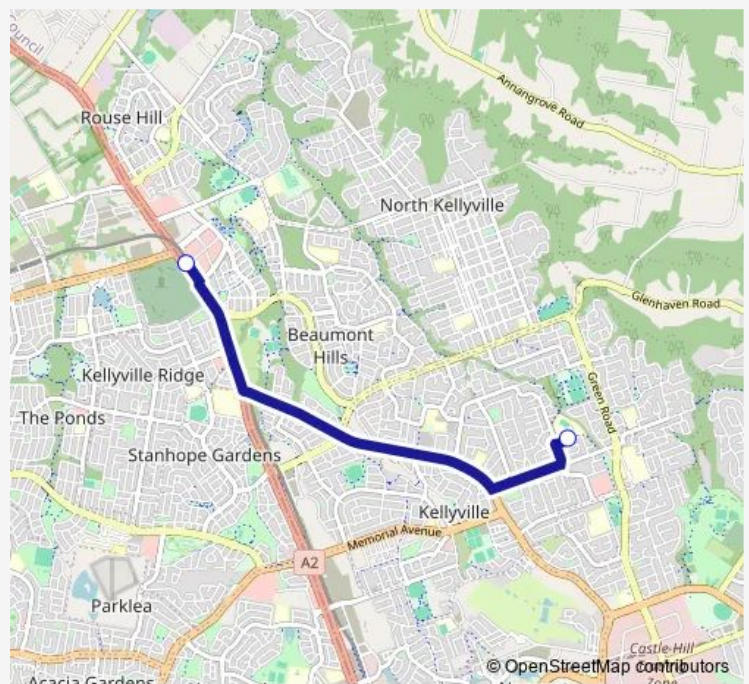

School Bus 6089 Rouse Hill Station to Kellyville Hs

[Go to website](#)**Direction**

North West Twy Opp Rouse Hill Station — Kellyville High School, Queensbury Av

2 stops

[Open route schedule](#)

North West Twy Opp Rouse Hill Station

Kellyville High School, Queensbury Av

Route schedule

North West Twy Opp Rouse Hill Station — Kellyville High School, Queensbury Av

Monday	08:06
Tuesday	08:06
Wednesday	08:06
Thursday	08:06
Friday	08:06
Saturday	—
Sunday	—

Route info

Direction: North West Twy Opp Rouse Hill Station

Stops: 2

Trip Duration: 0 hour 17 min

6089 — Rouse Hill Station to Kellyville Hs

6089 School Bus time schedules and route maps are available in an offline PDF at busmaps.com. Use the busmaps.com website to see live bus times, train schedule or subway schedule, and step-by-step directions for all public transit in Parramatta