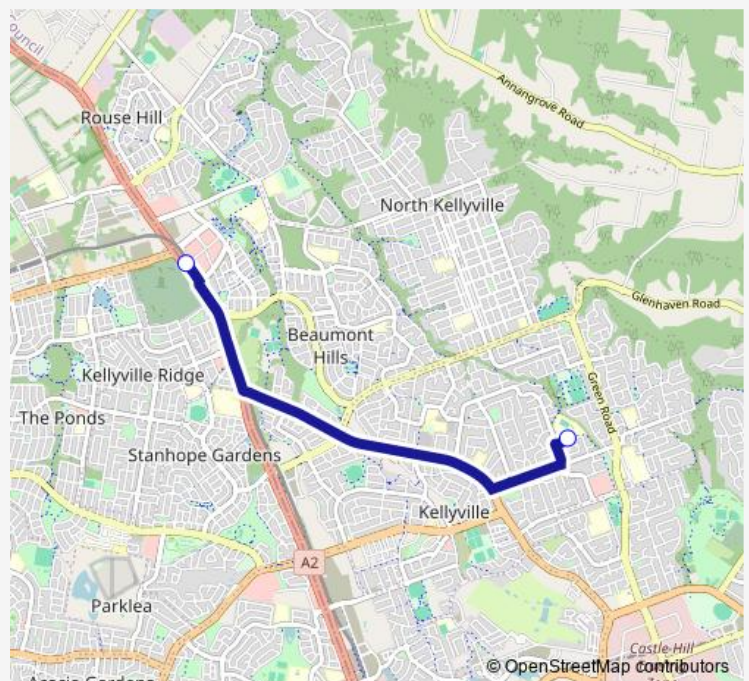

School Bus 6089 Rouse Hill Station to Kellyville Hs

[Go to website](#)**Direction**

North West Twy Opp Rouse Hill Station — Kellyville High School, Queensbury Av

2 stops

[Open route schedule](#)

North West Twy Opp Rouse Hill Station

Kellyville High School, Queensbury Av

Route schedule

North West Twy Opp Rouse Hill Station — Kellyville High School, Queensbury Av

Monday	08:06
Tuesday	08:06
Wednesday	08:06
Thursday	08:06
Friday	08:06
Saturday	—
Sunday	—

Route info

Direction: North West Twy Opp Rouse Hill Station

Stops: 2

Trip Duration: 0 hour 17 min

6089 — Rouse Hill Station to Kellyville Hs

6089 School Bus time schedules and route maps are available in an offline PDF at busmaps.com. Use the busmaps.com website to see live bus times, train schedule or subway schedule, and step-by-step directions for all public transit in Parramatta