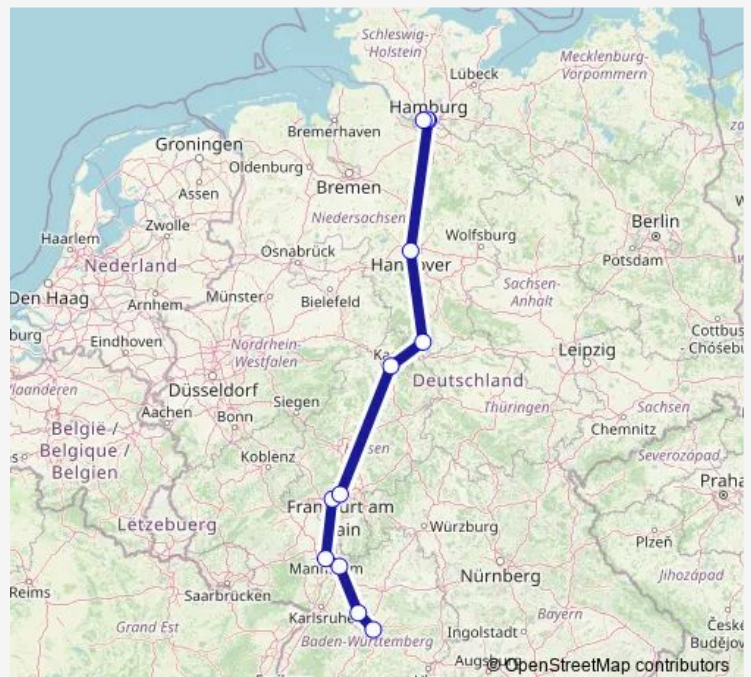

Frankfurt(Main)Hbf

Kassel-Wilhelmshöhe

Göttingen

Hannover Hbf

Hamburg Hbf

Hamburg Dammtor

Hamburg-Altona

### Route schedule

Stuttgart Hbf — Hamburg-Altona

Monday	05:02
Tuesday	05:02
Wednesday	05:02
Thursday	05:02
Friday	05:02
Saturday	05:02
Sunday	—

### Route info

Direction: Stuttgart Hbf

Stops: 11

Trip Duration: 6 hour 8 min

ICE 778

BusMaps

**Direction**

Stuttgart Hbf — Hamburg-Altona

Kassel-Wilhelmshöhe

Göttingen

Hannover Hbf

Hamburg Hbf

Hamburg Dammtor

Hamburg-Altona