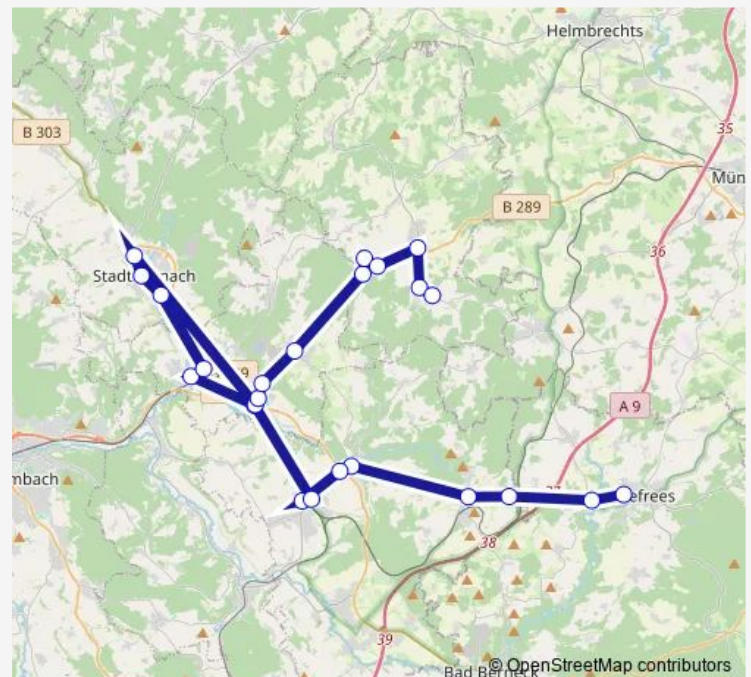

Böseneck

Gefrees Jacob-Ellrod-Schule

Route schedule

Marienweiher Sportheim — Gefrees Jacob-Ellrod-Schule

Monday 06:17

Tuesday 06:17

Wednesday 06:17

Thursday 06:17

Friday 06:17

Saturday —

Sunday —

Route info

Direction: Marienweiher Sportheim

Stops: 20

Trip Duration: 1 hour 18 min

1367

Direction

Gefrees Jacob-Ellrod-Schule — Marienweiher Sportheim

24 stops

[Open route schedule](#)

Gefrees Jacob-Ellrod-Schule

Böseneck

Marktschorgast Aussiedlerhof 2

Marktschorgast Ortsmitte

Wednesday 16:04

Thursday 16:04

Friday 13:00

Saturday —

Sunday —

Route info

Direction: Gefrees Jacob-Ellrod-Schule

Stops: 24