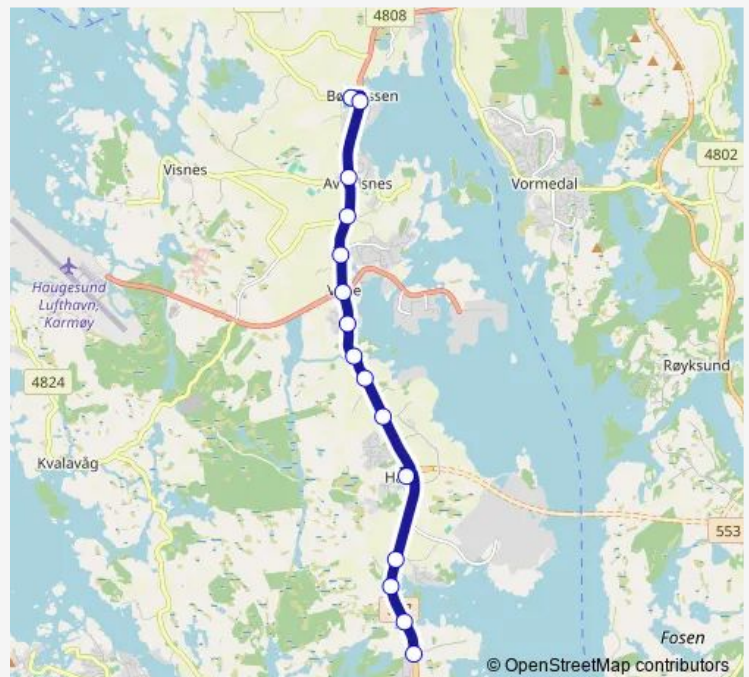

Tuesday 14:35

Wednesday 12:10

Thursday 14:35

Friday 13:35

Saturday —

Sunday —

Route info

Direction: Bø ungdomsskole

Stops: 15

Trip Duration: 0 hour 21 min

■ SK4916

BusMaps

Direction

Bygnes sør — Bø ungdomsskole

17 stops

[Open route schedule](#)