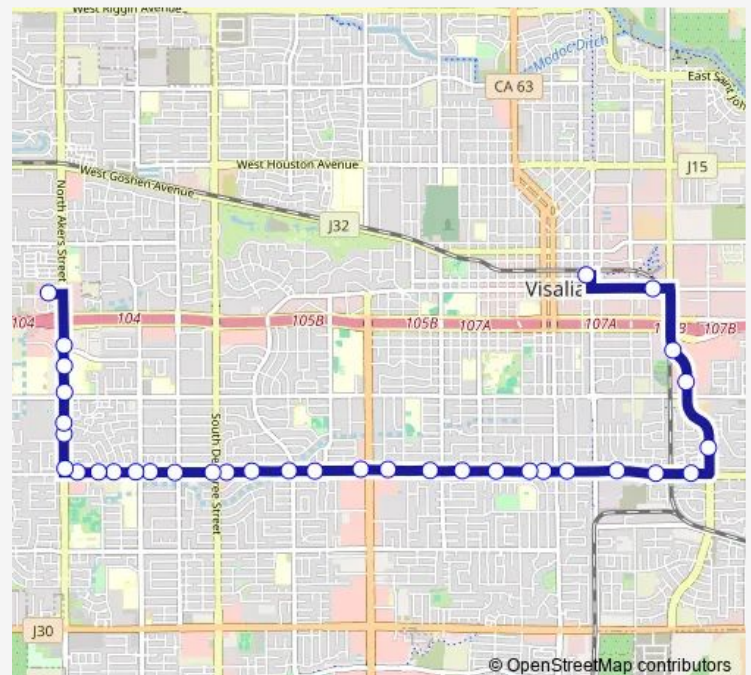

### Route schedule

Visalia Transit Center — Visalia Medical Clinic

Monday 06:00-21:00

Tuesday 06:00-21:00

Wednesday 06:00-21:00

Thursday 06:00-21:00

Friday 06:00-21:00

Saturday 08:00-18:00

### Route info

Direction: Visalia Transit Center

Stops: 34

Trip Duration: 0 hour 26 min

Rt 5 — Route 5

Walnut & Chinowth (W)

Walnut & Bollinger

Walnut & Linwood (W)

## Route schedule

Visalia Medical Clinic — Visalia Transit Center

Monday 06:35-21:30

Tuesday 06:35-21:30

Wednesday 06:35-21:30

Thursday 06:35-21:30

Friday 06:35-21:30

Saturday 08:30-18:30

## Route info

Direction: Visalia Medical Clinic

Stops: 35

Trip Duration: 0 hour 25 min

Walnut & Santa Fe

Walnut & Roxsan

Walnut @ Bradley

Walnut & Ben Maddox (E)