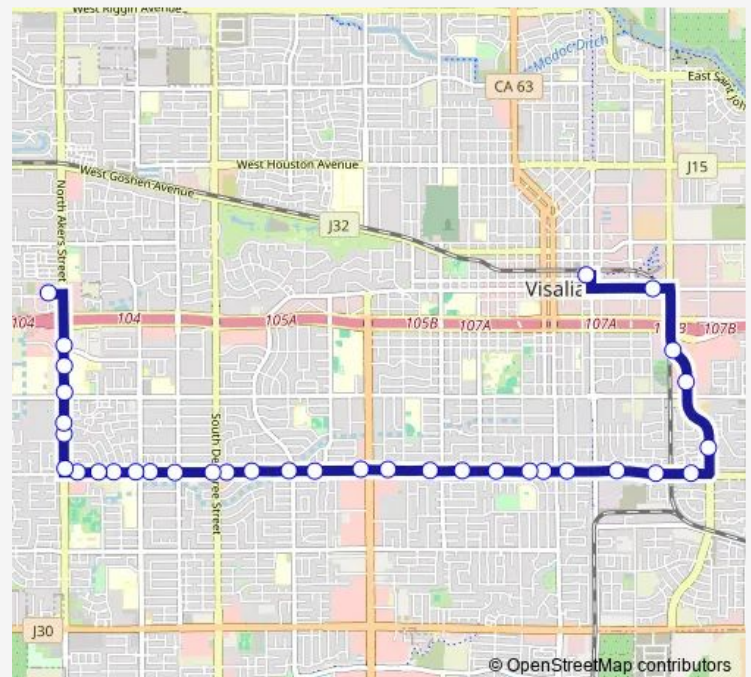

Walnut & University (W)

Walnut & Royal Oaks

Walnut & Demaree (W)

Route schedule

Visalia Transit Center — Visalia Medical Clinic

Monday 06:00-21:00

Tuesday 06:00-21:00

Wednesday 06:00-21:00

Thursday 06:00-21:00

Friday 06:00-21:00

Saturday 08:00-18:00

Sunday 08:00-18:00

Route info

Direction: Visalia Transit Center

Stops: 34

Trip Duration: 0 hour 32 min

Rt 5 — Route 5

BusMaps

Walnut & Chinowth (W)

Walnut & Bollinger

Walnut & Linwood (W)

Walnut & Crenshaw

Walnut & Heritage

Walnut & Parkwood

Wednesday 06:35-21:30

Thursday 06:35-21:30

Friday 06:35-21:30

Saturday 08:30-18:30

Sunday 08:30-18:30

Route info

Direction: Visalia Medical Clinic

Stops: 35