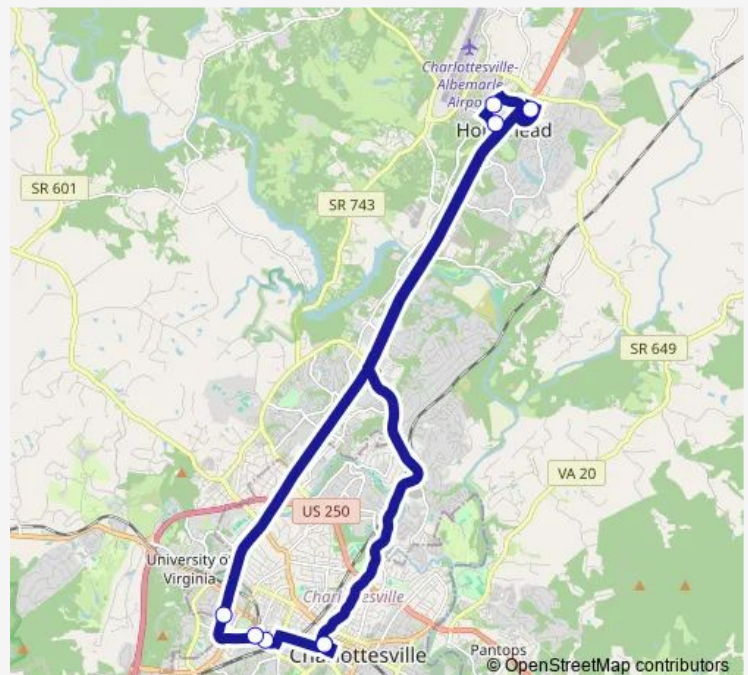

### Direction

Water St @ Omni Hotel — Lee St @ UVA Medical Center

7 stops

[Open route schedule](#)

Water St @ Omni Hotel

Food Lion Hollymead

Lockwood Dr @ Abington Place Plaza

Towncenter Dr @ Community St

### Route schedule

Water St @ Omni Hotel — Lee St @ UVA Medical Center

Monday 06:05

Tuesday 06:05

Wednesday 06:05

Thursday 06:05

Friday 06:05

Saturday —

### Route info

Direction: Water St @ Omni Hotel

Stops: 7

Trip Duration: 0 hour 52 min

29n — 29 North Connect\*

**Direction**

Water St @ Omni Hotel — Water St @ Omni Hotel

8 stops

[Open route schedule](#)

Water St @ Omni Hotel

Lee St @ UVA Medical Center

Jefferson Park Ave @ West Complex

Emmet St @ Central Grounds Garage

Food Lion Hollymead

Lockwood Dr @ Abington Place Plaza

Towncenter Dr @ Community St