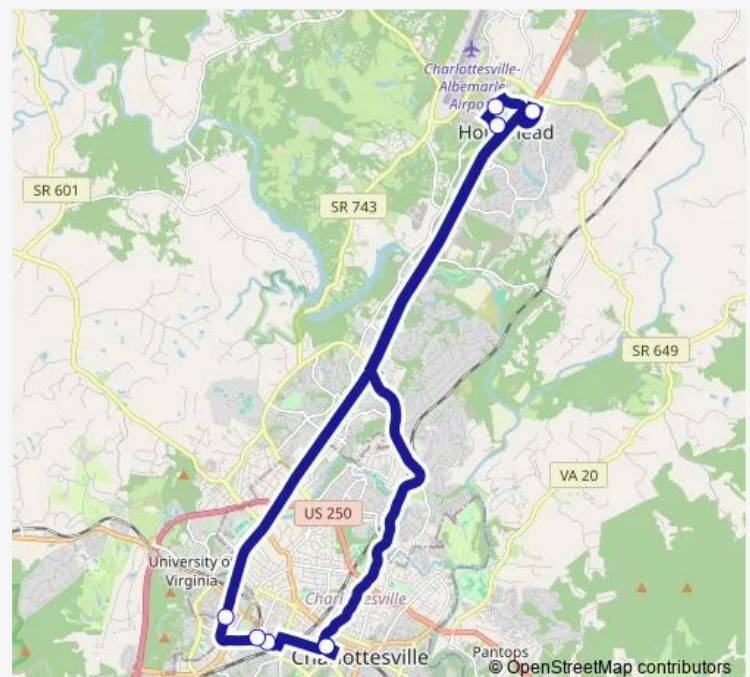

Bus 29N 29 North Connect*

[Go to website](#)

Direction

Water St @ Omni Hotel — Lee St @ UVA Medical Center

7 stops

[Open route schedule](#)

Water St @ Omni Hotel

Food Lion Hollymead

Lockwood Dr @ Abington Place Plaza

Towncenter Dr @ Community St

Emmet St @ Ridley Hall

Jefferson Park Ave @ Pinn Hall

Lee St @ UVA Medical Center

Route schedule

Water St @ Omni Hotel — Lee St @ UVA Medical Center

Monday 06:05

Tuesday 06:05

Wednesday 06:05

Thursday 06:05

Friday 06:05

Saturday —

Sunday —

Route info

Direction: Water St @ Omni Hotel

Stops: 7

Trip Duration: 0 hour 52 min

29N — 29 North Connect*

Direction

Water St @ Omni Hotel — Water St @ Omni Hotel

8 stops

[Open route schedule](#)