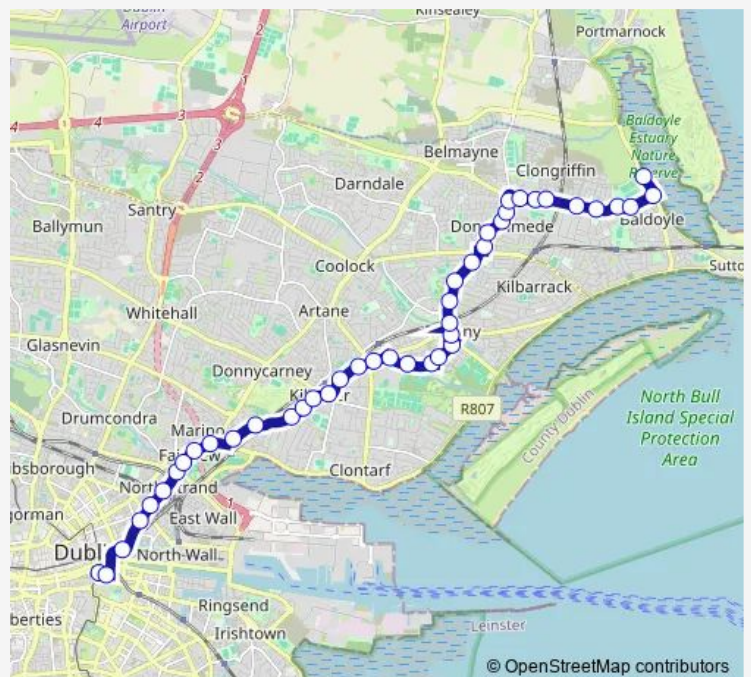

Thursday —

Friday —

Saturday 00:00-04:00

Sunday 00:00-04:00

Route info

Direction: D'Olier Street

Stops: 43

Trip Duration: 0 hour 33 min