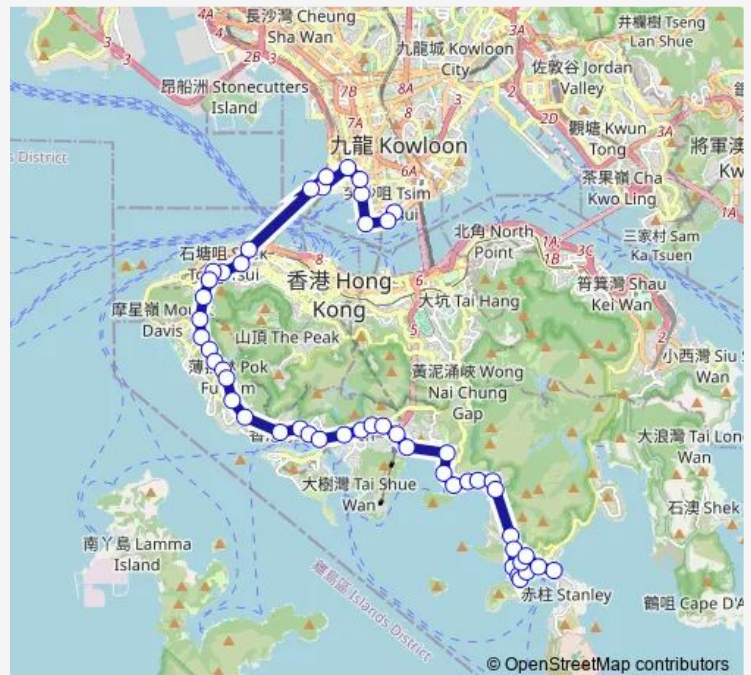

[Ctb] Belleview Drive, Repulse BAY Road

[Ctb] Island Club, Island Road

[Ctb] Deepdene, Island Road

[Ctb] Deep Water Bay, Island Road

Route schedule

[Ctb] Stanley Village — [Ctb] Tsim SHA Tsui (Mody Road)[[Kmb+Ctb] Tsim SHA Tsui East (Mody Road)/
Tsim SHA Tsui (Mody Road)[[Kmb] Tsim SHA Tsui East (Mody Road)

Monday	07:00
Tuesday	07:00
Wednesday	07:00
Thursday	07:00
Friday	07:00
Saturday	—
Sunday	—

Route info

Direction: [Ctb] Stanley Village

Stops: 55

Trip Duration: 1 hour 32 min

■ 973 — Tsim SHA Tsui East (Mody Road) - Stanley