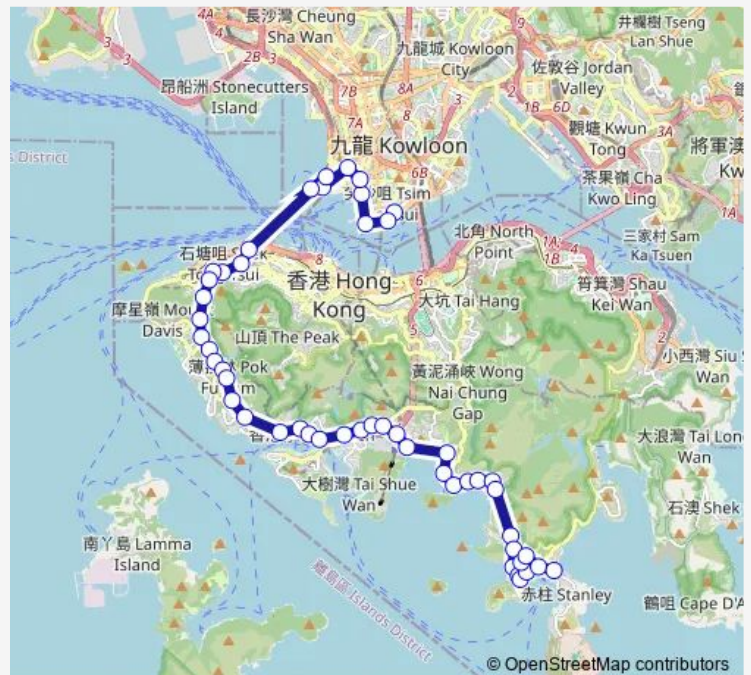

[Ctb] Island Club, Island Road

[Ctb] Deepdene, Island Road

[Ctb] Deep Water Bay, Island Road

Route schedule

[Ctb] Stanley Village — [Ctb] Tsim SHA Tsui (Mody Road)[[Kmb+Ctb] Tsim SHA Tsui East (Mody Road)/
Tsim SHA Tsui (Mody Road)[[Kmb] Tsim SHA Tsui East (Mody Road)

Monday	07:00
Tuesday	07:00
Wednesday	07:00
Thursday	07:00
Friday	07:00
Saturday	—
Sunday	—

Route info

Direction: [Ctb] Stanley Village

Stops: 55

Trip Duration: 1 hour 33 min

■ 973 — Tsim SHA Tsui East (Mody Road) - Stanley