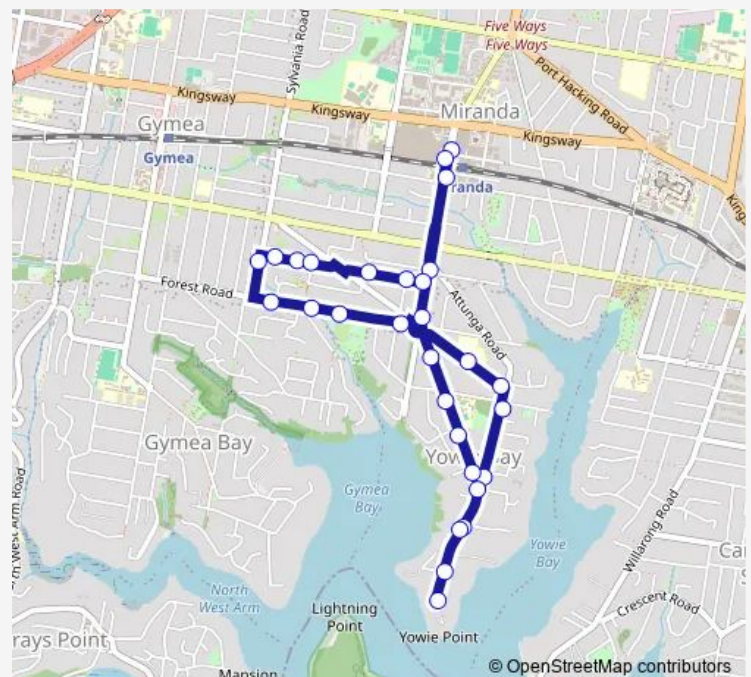

## Bus 973 Miranda to Yowie Bay (Loop Service)

[Go to website](#)

282 Attunga Rd

Attunga Rd Opp Coora Rd

Attunga Rd Opp Sherwood Av

Warrah Rd At Binda Rd

Warrah Rd At Maroopna Rd

Yowie Bay Public School, Warrah Rd

Warrah Rd Opp Wyralla Rd

Forest Rd At Quest Av

### Route schedule

Miranda Interchange, Kiora Rd, Stand 5 — Miranda Interchange, Kiora Rd, Stand 8

Monday 06:40-20:16

Tuesday 06:40-20:16

Wednesday 06:40-20:16

Thursday 06:40-20:16

Friday 06:40-20:16

Saturday 08:15-17:15

### Route info

Direction: Miranda Interchange, Kiora Rd, Stand 5

Stops: 29

Trip Duration: 0 hour 16 min

973 — Miranda to Yowie Bay (Loop Service)

Sylvania Rd Opp Raglan Rd

Raglan Rd After Sylvania Rd S

53 Raglan Rd