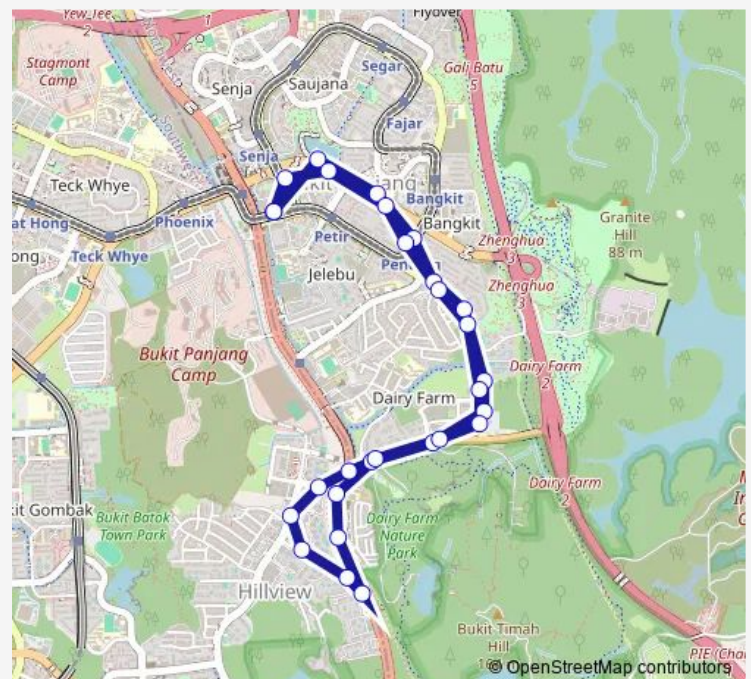

AFT Dairy Farm Cres

AFT Dairy Farm Hts

Aft Dairy Farm Rd

Route schedule

BT Panjang Int — BT Panjang Int

Monday 05:30

Tuesday 05:30

Wednesday 05:30

Thursday 05:30

Friday 05:30

Saturday 05:30

Sunday 05:30

Route info

Direction: BT Panjang Int

Stops: 29

Trip Duration: 0 hour 42 min