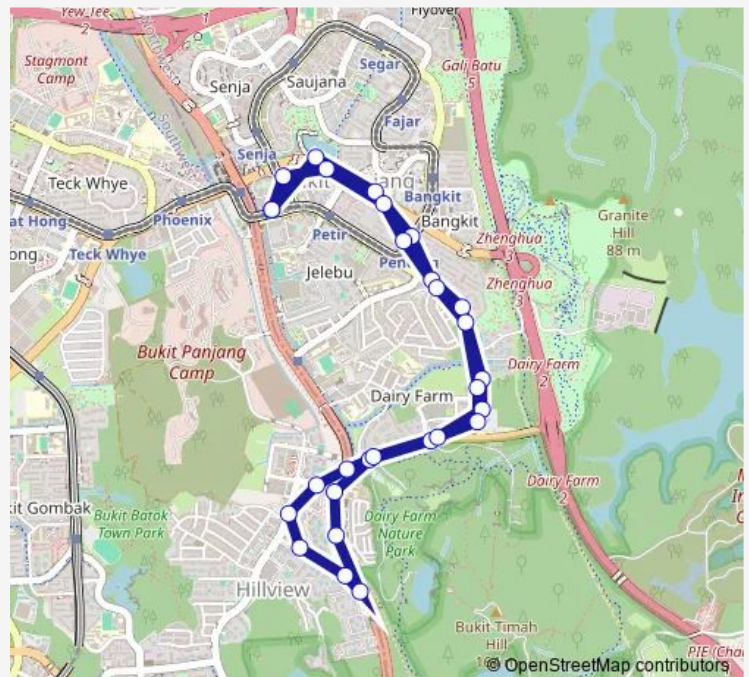

AFT Dairy Farm Cres

AFT Dairy Farm Hts

Aft Dairy Farm Rd

Route schedule

BT Panjang Int — BT Panjang Int

Monday 05:30

Tuesday 05:30

Wednesday 05:30

Thursday 05:30

Friday 05:30

Saturday 05:30

Sunday 05:30

Route info

Direction: BT Panjang Int

Stops: 29

Trip Duration: 0 hour 42 min