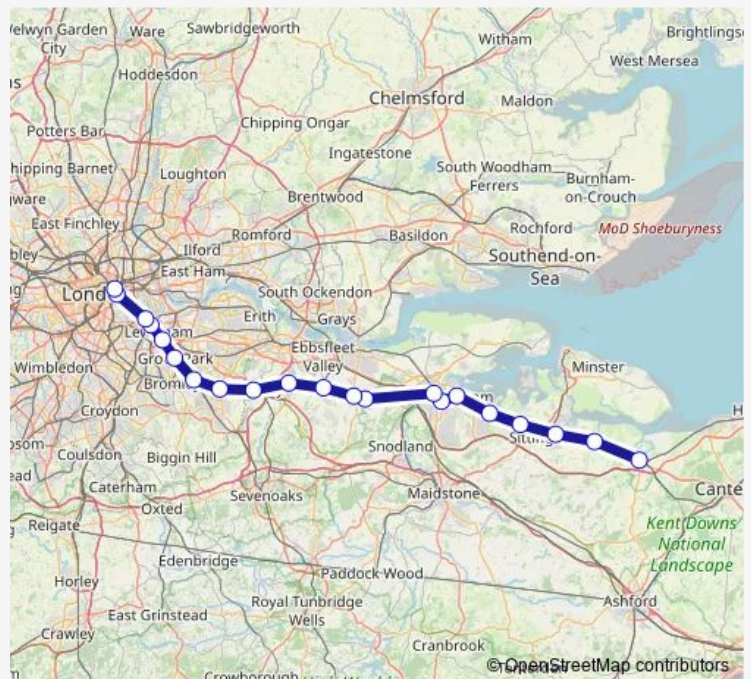

London Cannon Street

Route schedule

Faversham — London Cannon Street

Monday —

Tuesday —

Wednesday —

Thursday —

Friday —

Saturday —

Sunday 17:22

Route info

Direction: Faversham

Stops: 19

Trip Duration: 1 hour 48 min

Se:Fav->Cst — SE train service from FAV to Cst

Direction

Faversham — London Cannon Street

21 stops

[Open route schedule](#)

Faversham

Teynham

Sittingbourne

Newington

Rainham (Kent)