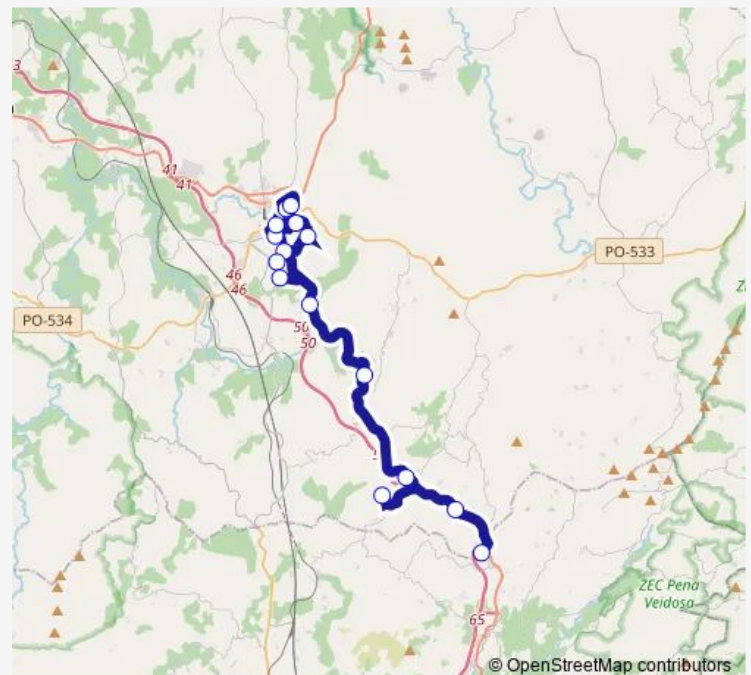

Wednesday 14:30

Thursday 14:30

Friday 14:30

Saturday —

Sunday —

Route info

Direction: Ceip Xesús Golmar

Stops: 15

Trip Duration: 0 hour 46 min

■ Xg664014 — Ceip Xesús Golmar - Amear

BusMaps

Xg664014 Bus time schedules and route maps are available in an offline PDF at busmaps.com. Use the busmaps.com website to see live bus times, train schedule or subway schedule, and step-by-step directions for all public transit in Lalin

The schedule is provided in the local timezone. Times with "(+1)" indicate departures on the next day.

PDF file created on 2025-02-26

2024 BusMaps.com - All Rights Reserved