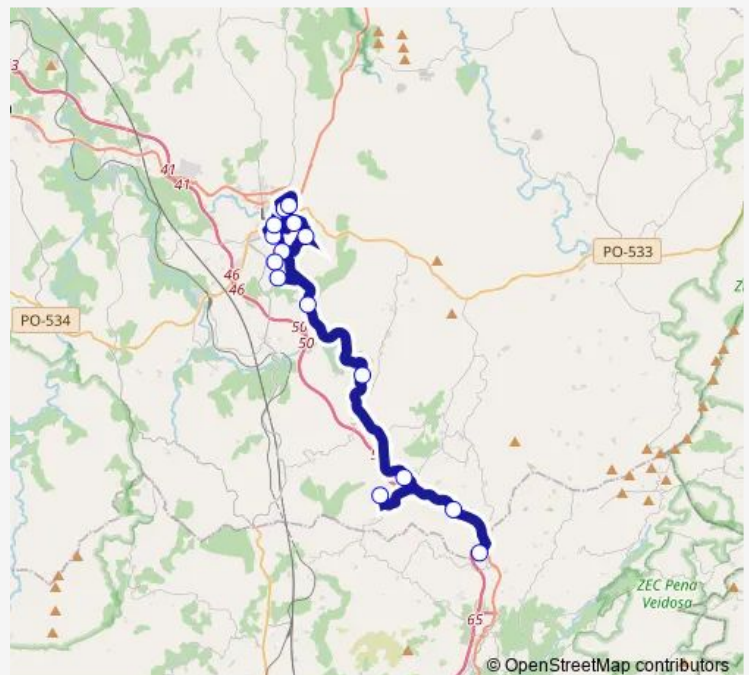

Tuesday 14:30

Wednesday 14:30

Thursday 14:30

Friday 14:30

Saturday —

Sunday —

Route info

Direction: Ceip Xesús Golmar

Stops: 15

Trip Duration: 0 hour 46 min

■ XG664014 — Ceip Xesús Golmar - Amear

BusMaps

XG664014 Bus time schedules and route maps are available in an offline PDF at busmaps.com. Use the busmaps.com website to see live bus times, train schedule or subway schedule, and step-by-step directions for all public transit in Lalin

The schedule is provided in the local timezone. Times with "(+1)" indicate departures on the next day.

PDF file created on 2025-01-16

2024 BusMaps.com - All Rights Reserved