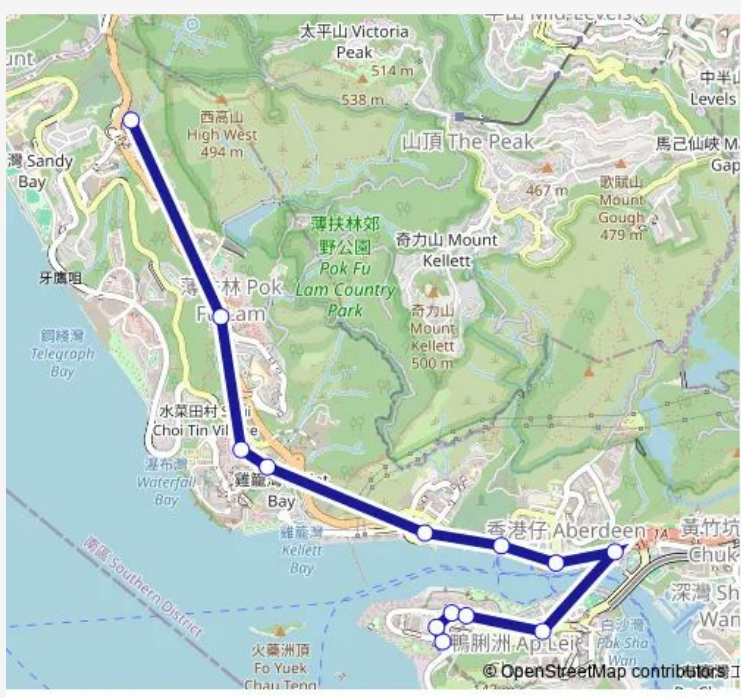

Bus 63 South Horizons - Queen Mary Hospital

[Go to website](#)

Direction
 Queen Mary Hospital, Outside Block K — South Horizons BUS Terminus

12 stops

[Open route schedule](#)

- Queen Mary Hospital, Outside Block K
- POK FU LAM Village, POK FU LAM Road
- POK FU LAM Road, Outside YU Chun Keung Memorial College No.2
- WAH LAM Path
- WAH KING STREET, OPPOSITE TO WAH KING HOUSE
- Shek PAI WAN Road, Outside MAN King Building
- Shek PAI WAN Road, Near TIN WAN Street|Tin WAN Street, Shek PAI WAN Road
- Aberdeen Main Road, Outside ST Peter'S Secondary School
- No.178 Aberdeen Main Road
- AP LEI CHAU BRIDGE ROAD, NEAR LEE CHI ROAD
- AP LEI CHAU BRIDGE ROAD, OPPOSITE TO LEI CHAK HOUSE
- South Horizons BUS Terminus

Route info

Direction: Queen Mary Hospital, Outside Block K

Stops: 12

Trip Duration: 0 hour 15 min

Direction

South Horizons BUS Terminus — Queen Mary Hospital, Outside Block K

13 stops

[Open route schedule](#)

South Horizons BUS Terminus

YI NAM Road, Outside Marina Square East Centre

South Horizons Drive, Outside LEI Chak House

AP LEI Chau Bridge Road, Outside AP LEI Chau Estate BUS Terminus

AP LEI Chau Bridge Road, Near LEE CHI Road

Monday 05:45-22:40

Tuesday 05:45-22:40

Wednesday 05:45-22:40

Thursday 05:45-22:40

Friday 05:45-22:40

Saturday 05:45-22:40

Sunday 05:45-19:30

Route info