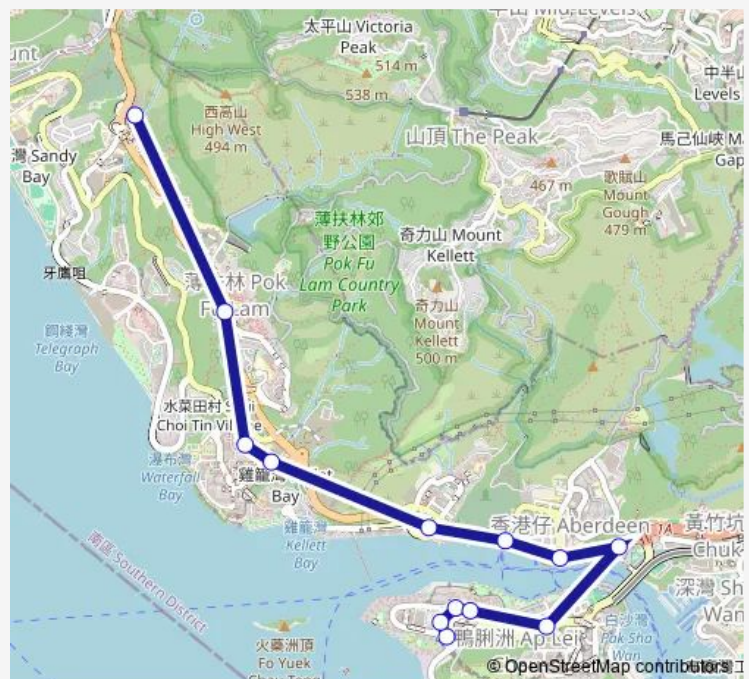

Aberdeen Main Road, Outside ST Peter'S Secondary School

No.178 Aberdeen Main Road

AP LEI Chau Bridge Road, Near LEE CHI Road

AP LEI Chau Bridge Road, Opposite TO LEI Chak House

South Horizons BUS Terminus

Route schedule

Queen Mary Hospital, Outside Block K — South Horizons BUS Terminus

Monday 06:05-22:55

Tuesday 06:05-22:55

Wednesday 06:05-22:55

Thursday 06:05-22:55

Friday 06:05-22:55

Saturday 06:05-22:55

Sunday 06:05-20:05

Route info

Direction: Queen Mary Hospital, Outside Block K

Stops: 12

Trip Duration: 0 hour 15 min

63 — South Horizons - Queen Mary Hospital

BusMaps

Direction

Thursday 05:45-22:40

Friday 05:45-22:40

Saturday 05:45-22:40

Sunday 05:45-19:30

Route info

Direction: South Horizons BUS Terminus

Stops: 13

Trip Duration: 0 hour 15 min