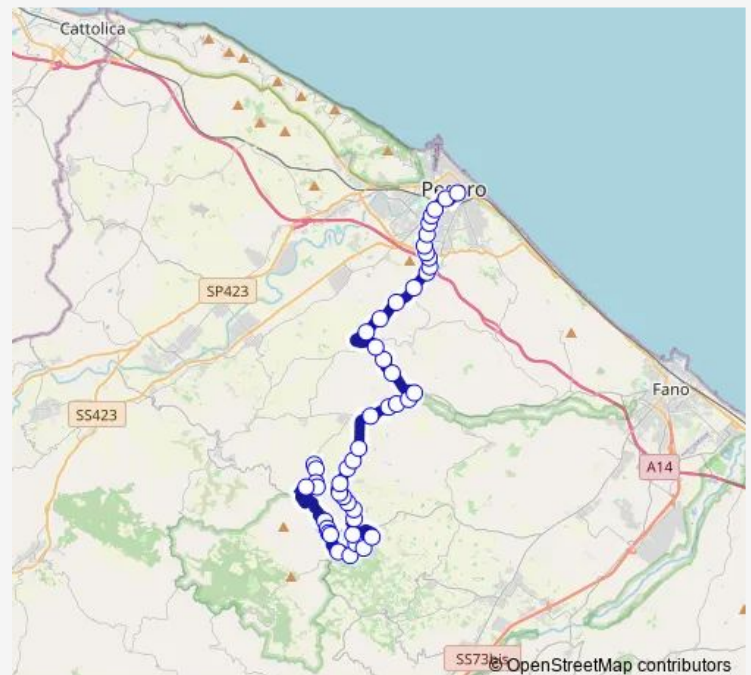

### Route schedule

Matteotti — Cairo 5 (Capolinea)

Monday 13:50

Tuesday 13:50

Wednesday 13:50

Thursday —

Friday 13:50

Saturday 13:50

### Route info

Direction: Matteotti

Stops: 54

Trip Duration: 1 hour 15 min

63 — Pesaro-Mombaroccio

Molino Maggiotti 2

Molino Maggiotti 1

Dei Guazzi 2