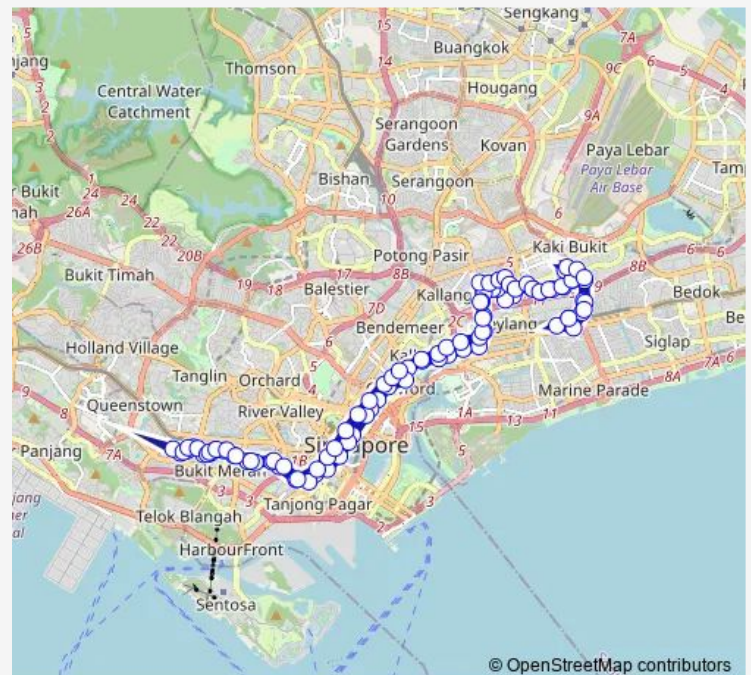

Thursday 05:30

Friday 05:30

Saturday 05:30

Sunday 05:30

Route info

Direction: Eunos Int

Stops: 102

Trip Duration: 2 hour 35 min

© OpenStreetMap contributors

Aljunied Stn

Bef Lor 18 Geylang

Opp Mohd Salleh Mque

Aft Sims Way

Opp Lor 1 Geylang Ter

Bef Kg Bugis

Bef Crawford Bridge