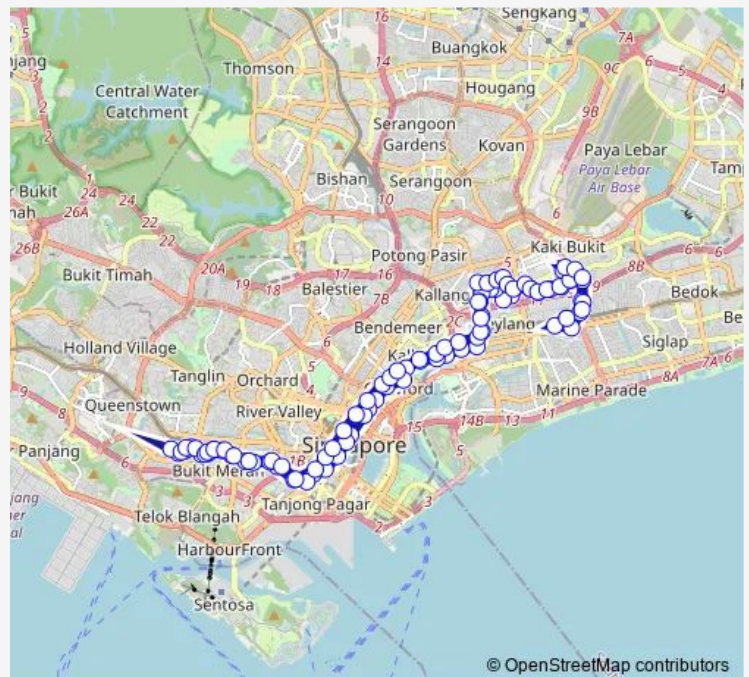

Thursday 05:30

Friday 05:30

Saturday 05:30

Sunday 05:30

Route info

Direction: Eunos Int

Stops: 102

Trip Duration: 2 hour 35 min

© OpenStreetMap contributors

Aljunied Stn

Bef Lor 18 Geylang

Opp Mohd Salleh Mque

Aft Sims Way

Opp Lor 1 Geylang Ter

Bef Kg Bugis

Bef Crawford Bridge