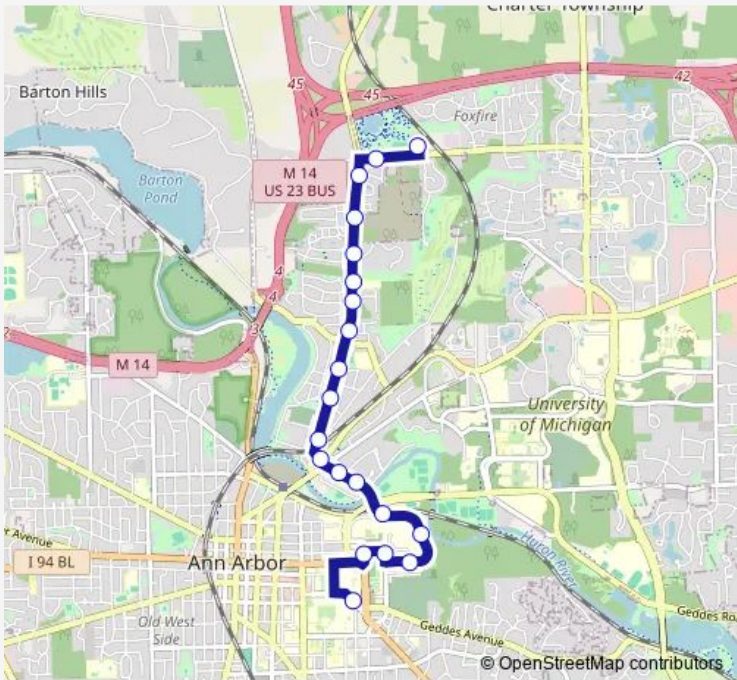

[Go to website](#)

Direction
 Dhu Varren Foodgatherers — Geddes + Cctc
 18 stops
[Open route schedule](#)

- Dhu Varren Foodgatherers
- Dhu Varren + Hunley
- Pontiac Trail + Polson
- Pontiac + Arrowwood
- Pontiac + Brookside
- Pontiac + Starwick
- Pontiac + Taylor
- Pontiac + Argo
- Pontiac + Bowen
- Broadway + Wall
- Maiden Lane + Broadway
- Maiden Lane + Island
- E Medical Center Dr + Rogel Cancer Ctr
- E Medical Center Dr + Taubman Ctr
- Univ of Michigan - Mott Hospital
- Observatory + E Medical Center Dr
- Ann + Zina Pitcher
- Geddes + Cctc

Route schedule
 Dhu Varren Foodgatherers — Geddes + Cctc

Monday	07:15-17:45
Tuesday	07:15-17:45
Wednesday	07:15-17:45
Thursday	07:15-17:45
Friday	07:15-17:45
Saturday	—
Sunday	—

Route info
 Direction: Dhu Varren Foodgatherers
 Stops: 18
 Trip Duration: 0 hour 21 min

Direction

Geddes + Cctc — Dhu Varren Foodgatherers

20 stops

[Open route schedule](#)

Geddes + Cctc

Zina Pitcher S of Ann

W - Observatory at Ann

Univ of Michigan - Mott Hospital

Sunday —

Route info

Direction: Geddes + Cctc

Stops: 20

Trip Duration: 0 hour 21 min

63 Bus time schedules and route maps are available in an offline PDF at busmaps.com. Use the busmaps.com website to see live bus times, train schedule or subway schedule, and step-by-step directions for all public transit in Ann Arbor