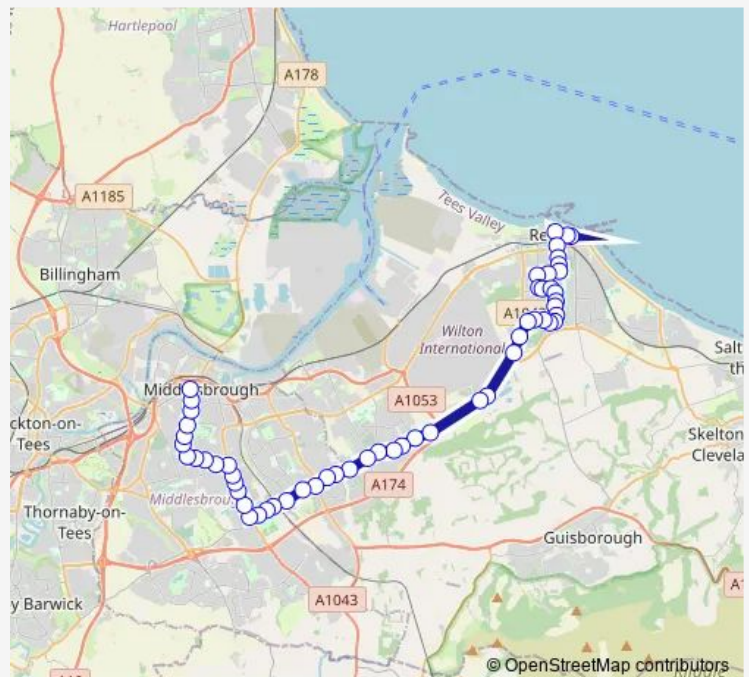

Broughton Avenue

Marton Crossroads North

Marton Crossroads East

Route schedule

Bus Station Stand 7 — Town Clock

Monday 13:30

Tuesday 13:30

Wednesday 13:30

Thursday 13:30

Friday 13:30

Saturday —

Sunday —

Route info

Direction: Bus Station Stand 7

Stops: 52

Trip Duration: 0 hour 58 min

63 — Middlesbrough - Redcar

Marton Station

Parkside

The Crescent

Roundabout - High Street

Stapleford Road

Spencerbeck Farm

Normanby Hall Park

Kirkleatham Business Park

Yew Tree Avenue

Broxa Close

Wykeham Close

Portland Walk

Trinity Walk

Primary Care Hospital

Lingmell Road