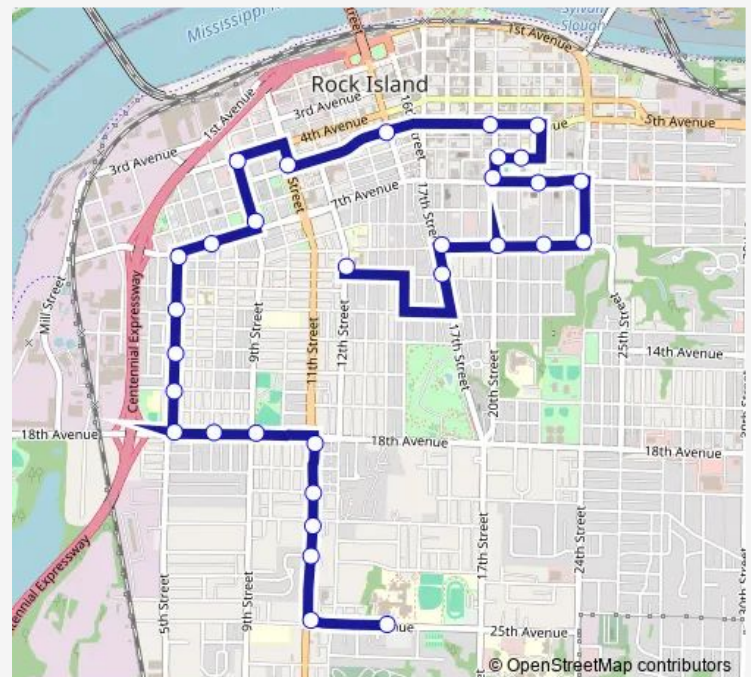

Saturday —

Sunday —

Route info

Direction: Rihs

Stops: 31

Trip Duration: 0 hour 27 min

20 St & 6 Ave Shelter

20 St & 7 Ave

Thursday 15:05

Friday 15:05

Saturday —

Sunday —

Route info

Direction: Rock Island Academy

Stops: 23

Trip Duration: 0 hour 25 min

Sunday —

Route info

Direction: Rock Island Academy

Stops: 14

Trip Duration: 0 hour 7 min

63 Bus time schedules and route maps are available in an offline PDF at busmaps.com. Use the busmaps.com website to see live bus times, train schedule or subway schedule, and step-by-step directions for all public transit in Rock Island