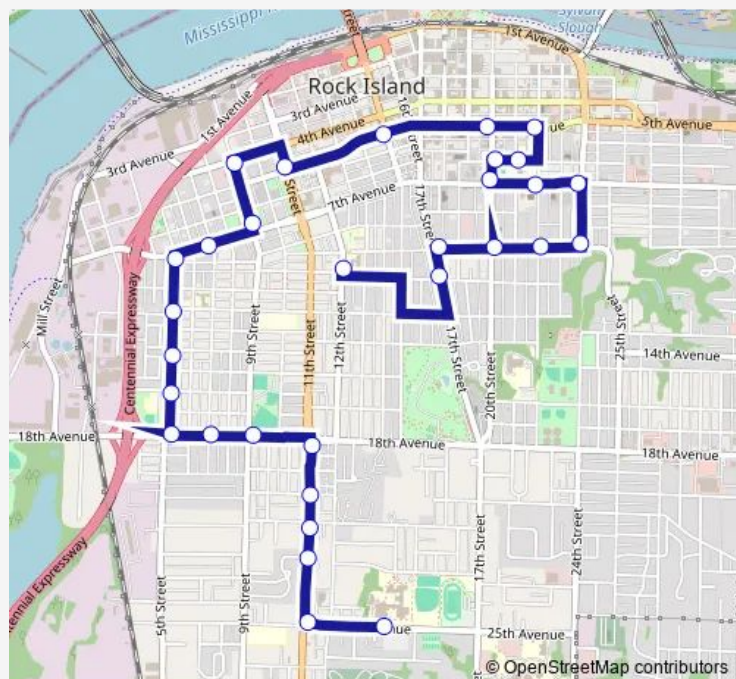

5 St & 7 Ave

7 St & 7 Ave

MLK Center Shelter

9 St & 4 Ave

11 St & 5 Ave

15 St & 5 Ave

20 St & 5 Ave

22 St & 5 Ave

Lincoln School

Route schedule

Rihs — Rock Island Academy

Monday	07:36
Tuesday	07:36
Wednesday	07:36
Thursday	07:36
Friday	07:36
Saturday	—
Sunday	—

Route info

Direction: Rihs

Stops: 31

Trip Duration: 0 hour 27 min

Direction

Rock Island Academy — 20 St & 16 Ave_01

14 stops

[Open route schedule](#)

Rock Island Academy

13 St & 7 Ave

15 St & 7 Ave

20 St & 7 Ave

Friday 08:03

Saturday —

Sunday —

Route info

Direction: Rock Island Academy

Stops: 14

Trip Duration: 0 hour 7 min

63 Bus time schedules and route maps are available in an offline PDF at busmaps.com. Use the busmaps.com website to see live bus times, train schedule or subway schedule, and step-by-step directions for all public transit in Rock Island