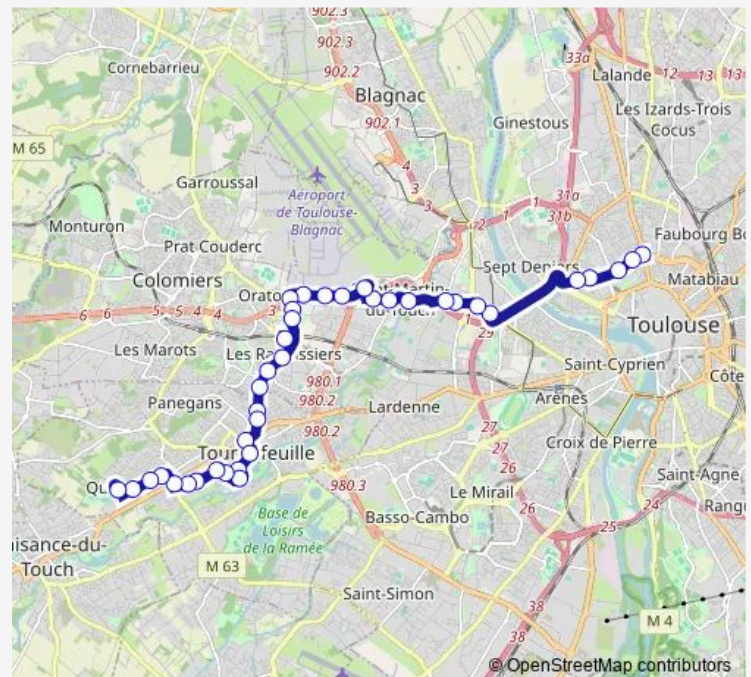

Benozzi

Colomiers Ramassiers Gare Sncf

Esplanade des Ramassiers

Route schedule

Canal du Midi — Tournefeuille Lycée

Monday 06:00-21:00

Tuesday 06:00-21:00

Wednesday 06:00-21:00

Thursday 06:00-21:00

Friday 06:00-21:00

Saturday 06:40-20:00

Sunday —

Route info

Direction: Canal du Midi

Stops: 38

Trip Duration: 0 hour 43 min