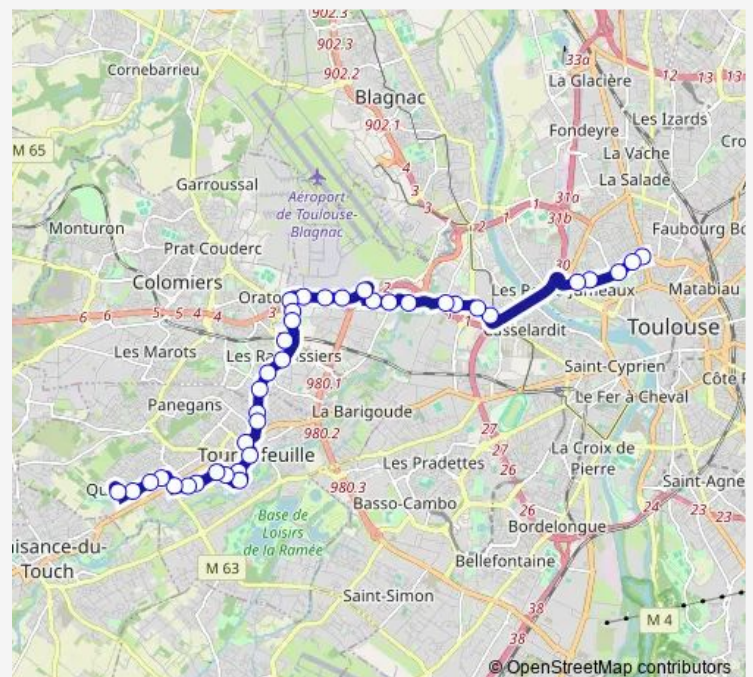

Benozzi

Colomiers Ramassiers Gare Sncf

Esplanade des Ramassiers

Route schedule

Canal du Midi — Tournefeuille Lycée

Monday 06:00-21:00

Tuesday 06:00-21:00

Wednesday 06:00-21:00

Thursday 06:00-21:00

Friday 06:00-21:00

Saturday 06:40-20:00

Sunday —

Route info

Direction: Canal du Midi

Stops: 38

Trip Duration: 0 hour 49 min