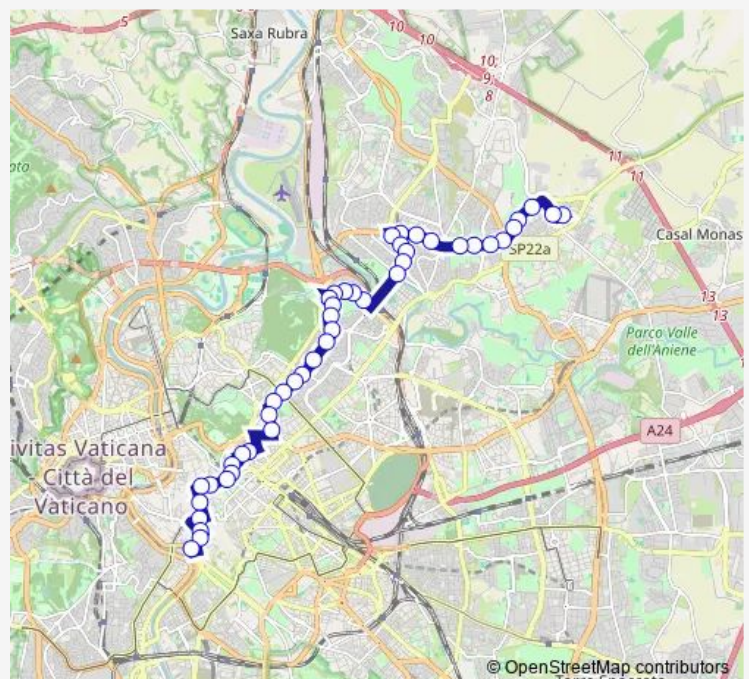

### Route schedule

Rossellini — P.Za Monte Savello (H)

Monday 05:30-24:00

Tuesday 05:30-24:00

Wednesday 05:30-24:00

Thursday 05:30-24:00

Friday 05:30-24:00

Saturday 05:30-24:00

### Route info

Direction: Rossellini

Stops: 45

Trip Duration: 1 hour 11 min

■ 63

BusMaps

Magliano Sabina/Forano

Magliano Sabina/Vescovio