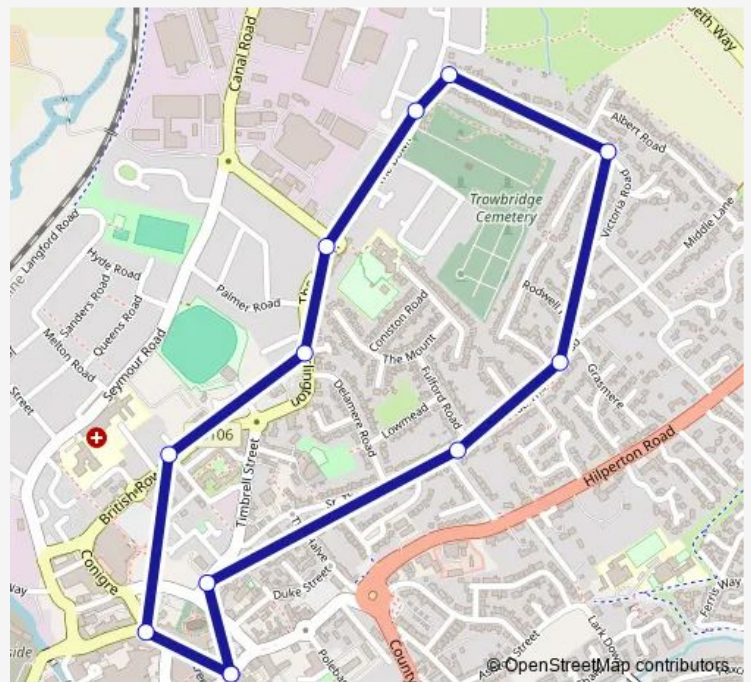

### Direction

Town Hall — Town Hall

12 stops

[Open route schedule](#)

Town Hall

Fore Street

Charlotte Street

Kensington Close

Canal Road

Cemetery

Wyke Road

Victoria Gardens

St Thomas Road

Fulford Road

Union Street

Town Hall

### Route schedule

Town Hall — Town Hall

Monday 10:37-16:15

Tuesday 10:37-16:15

Wednesday 10:37-16:15

Thursday 10:37-16:15

Friday 10:37-16:15

Saturday —

### Route info

Direction: Town Hall

Stops: 12

Trip Duration: 0 hour 11 min

63 — Trowbridge Town Service

**Direction**

Memorial — Town Hall

12 stops