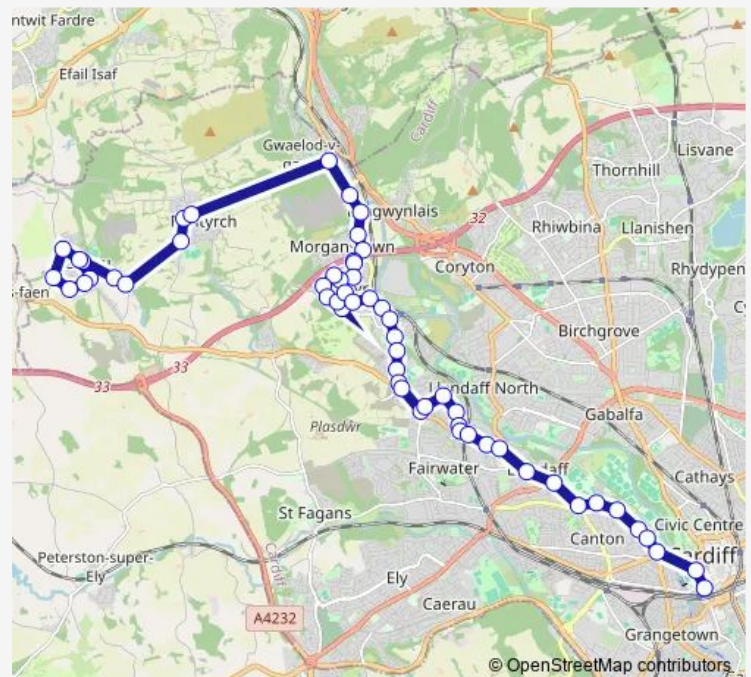

Thursday 06:18-22:35

Friday 06:18-22:35

Saturday 07:23-22:35

Sunday 09:08-18:30

Route info

Direction: Creigiau Inn

Stops: 55

Trip Duration: 1 hour 0 min