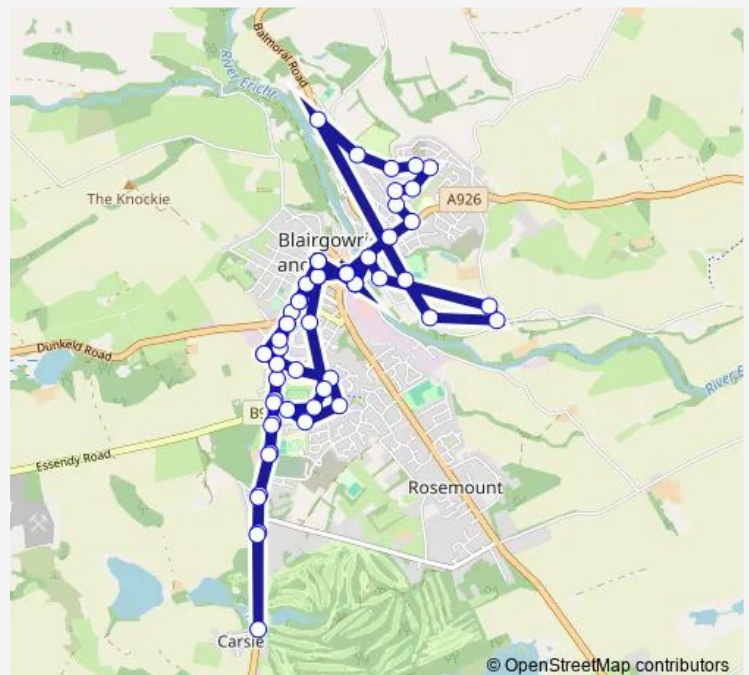

William Street

### Route schedule

Wellmeadow — Wellmeadow

Monday 10:26-14:26

Tuesday 10:26-14:26

Wednesday 10:26-14:26

Thursday 10:26-14:26

Friday 10:26-14:26

Saturday 10:26-14:26

### Route info

Direction: Wellmeadow

Stops: 60

Trip Duration: 0 hour 58 min

■ 63 — Blairgowrie - Town Service

High Street

Tesco

Wellmeadow

## Route info

Direction: Wellmeadow

Stops: 61

Trip Duration: 0 hour 58 min

Wellmeadow

Balmoral Road

Sidlaw Road

Park