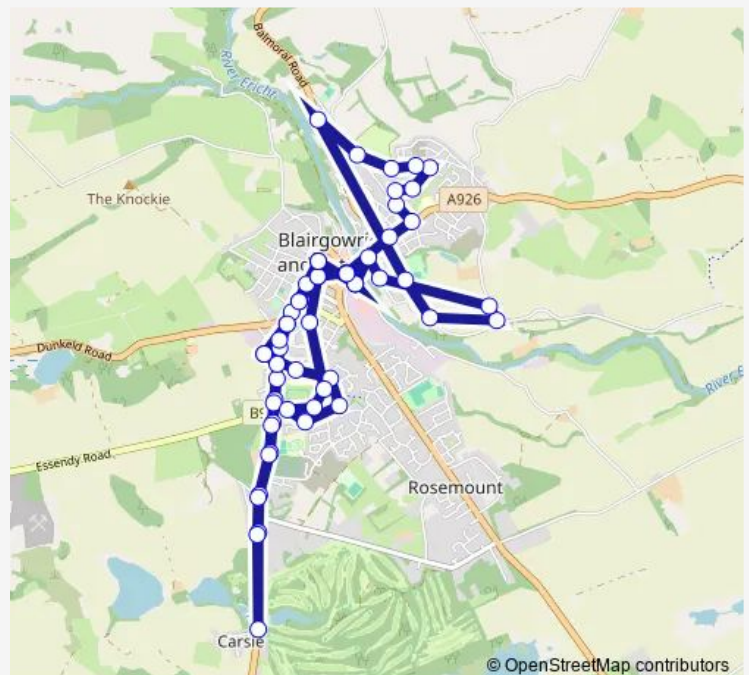

William Street

### Route schedule

Wellmeadow — Wellmeadow

Monday 10:26-14:26

Tuesday 10:26-14:26

Wednesday 10:26-14:26

Thursday 10:26-14:26

Friday 10:26-14:26

Saturday 10:26-14:26

### Route info

Direction: Wellmeadow

Stops: 60

Trip Duration: 0 hour 58 min

■ 63 — Blairgowrie - Town Service

BusMaps

High Street

Tesco

## Route info

Direction: Wellmeadow

Stops: 61

Trip Duration: 0 hour 58 min

Wellmeadow

Balmoral Road

Sidlaw Road

Park