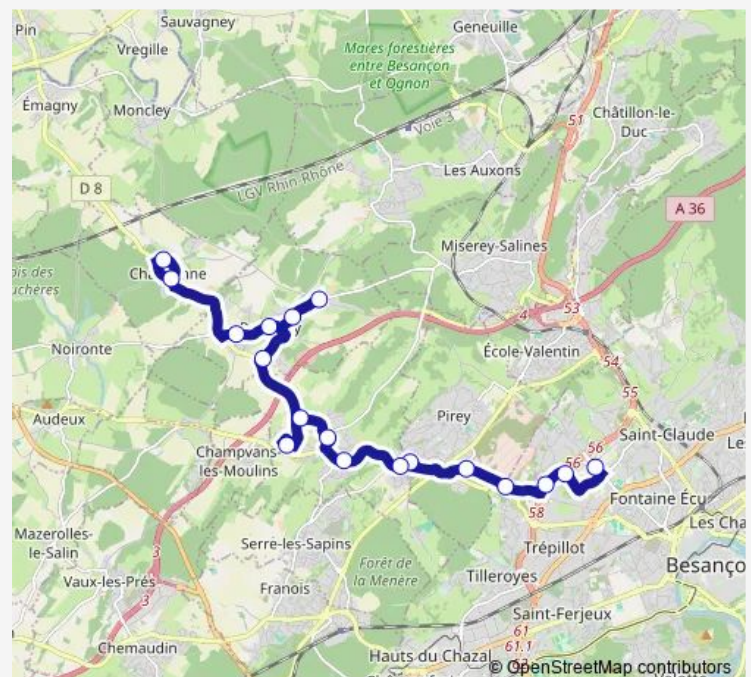

### Route schedule

Temis — Chaucenne - Aribus

Monday 07:25-19:35

Tuesday 07:25-19:35

Wednesday 07:25-19:35

Thursday 07:25-19:35

Friday 07:25-19:35

Saturday 07:25-19:35

### Route info

Direction: Temis

Stops: 18

Trip Duration: 0 hour 34 min

63 — Chaucenne <> Pôle Temis