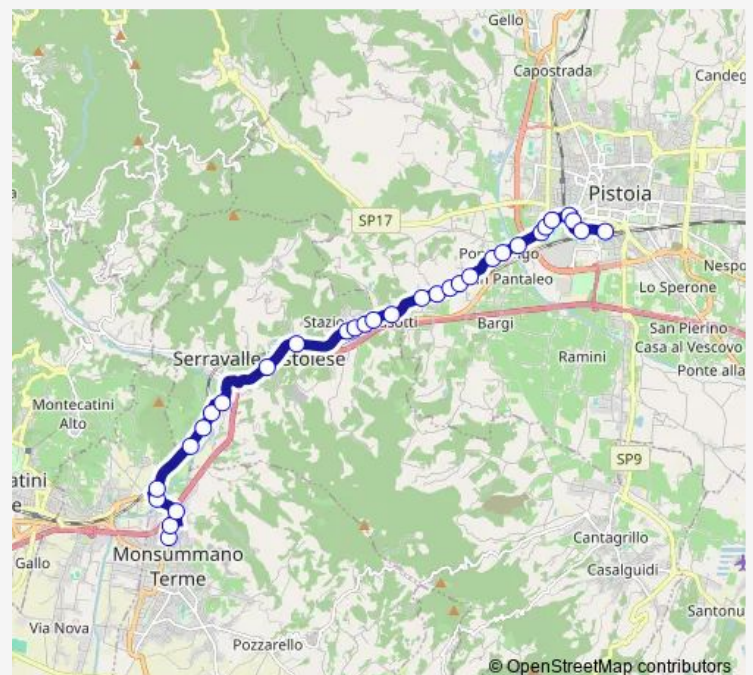

### Route schedule

Monsummano T.Me (Terminal) — P.Za D. Alighieri (Staz. 3)

Monday 07:17-20:30

Tuesday 07:17-20:30

Wednesday 07:17-20:30

Thursday 07:17-20:30

Friday 07:17-20:30

Saturday 07:17-20:30

### Route info

Direction: Monsummano T.Me (Terminal)

Stops: 31

Trip Duration: 0 hour 23 min

Pontelungo (Poste)

Pontelungo

Pontelungo (Ombrone)

Via N. Sauro (Incr. V.Le Macallè)