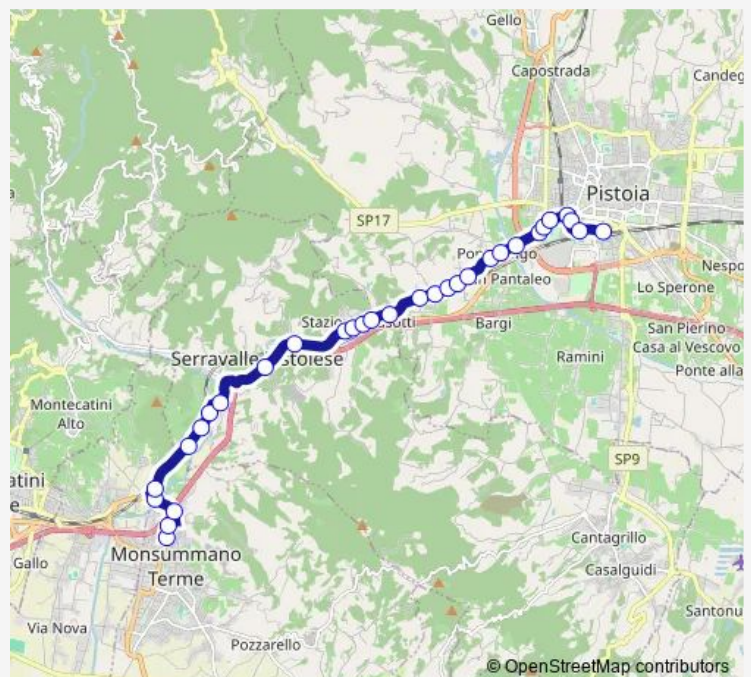

Saturday 07:17-20:30

Sunday 07:30-19:20

Route info

Direction: Monsummano T.Me (Terminal)

Stops: 31

Trip Duration: 0 hour 23 min

63 — Pistoia-Monsummano Terme

Pontelungo (Poste)