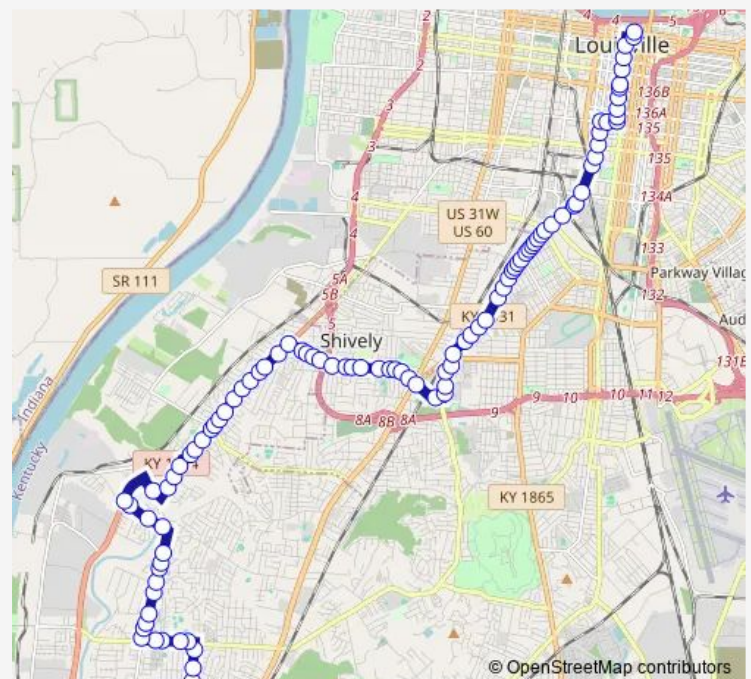

### Direction

Terry @ Westchester Shopping Center — 4th @ W Main

106 stops

[Open route schedule](#)

Terry @ Westchester Shopping Center

West Pages @ Seaforth

W Pages @ Devonshire

Devonshire @ Maryman

### Route schedule

Terry @ Westchester Shopping Center — 4th @ W Main

Monday 06:52-22:50

Tuesday 06:52-22:50

Wednesday 06:52-22:50

Thursday 06:52-22:50

Friday 06:52-22:50

Saturday 06:52-20:43

### Route info

Direction: Terry @ Westchester Shopping Center

Stops: 106

Trip Duration: 0 hour 52 min

63 — Crums Lane

Terry @ Childers

Terry @ Cole

Terry @ Julie Kay

Lower Hunters Trace @ Terry

Lower Hunters Trace @ Murray

Lower Hunters Trace @ Greenbelt Hwy

Greenbelt @ Lower Hunters Trace

Greenbelt Market Center

Terry @ Lemmah

Terry @ La Vel

Terry @ Tommy Tucker