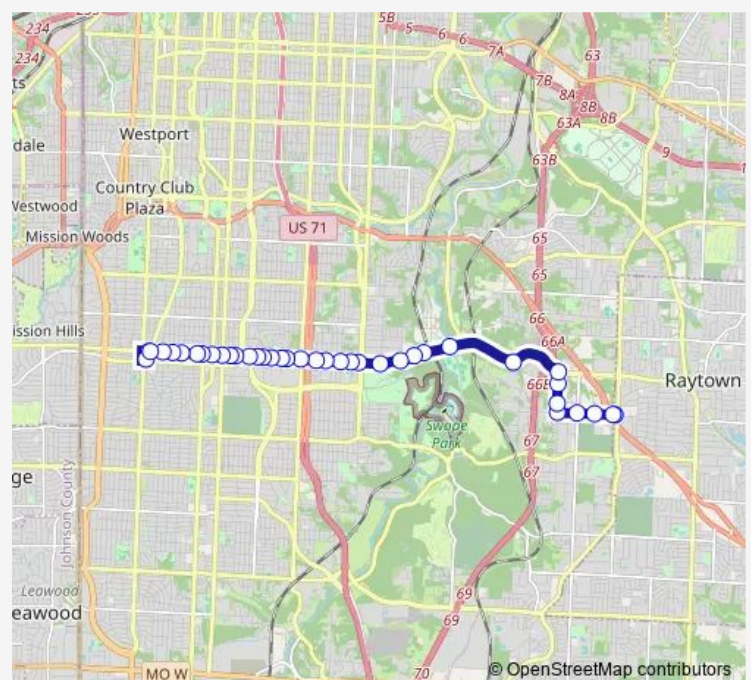

ON 63rd AT Indiana Westbound

ON 63rd Street AT Bellefontaine Wb

ON 63rd AT South Benton Westbound

ON 63rd AT Prospect Westbound

ON 63rd AT Park Westbound

Route schedule

ON 67th AT Blue Ridge Westbound — ON 63rd AT Brookside Eastbound

Monday 05:46-18:33

Tuesday 05:46-18:33

Wednesday 05:46-18:33

Thursday 05:46-18:33

Friday 05:46-18:33

Saturday 08:29-18:44

Sunday 09:30-18:05

Route info

Direction: ON 67th AT Blue Ridge Westbound

Stops: 38

Trip Duration: 0 hour 27 min

63 — 63rd Street

ON 63rd AT Brooklyn Westbound

ON 63rd AT Euclid Westbound

ON 63rd AT Citadel Westbound

ON 63rd AT Bushman Westbound

Direction: ON 63rd AT Brookside Eastbound

Stops: 32

Trip Duration: 0 hour 20 min

ON 63rd AT Manchester Trafficway Eastbound

ON 63rd AT Lewis RD Eastbound

ON 63rd AT Winchester Eastbound

ON 63rd ST AT Blue Ridge Eb