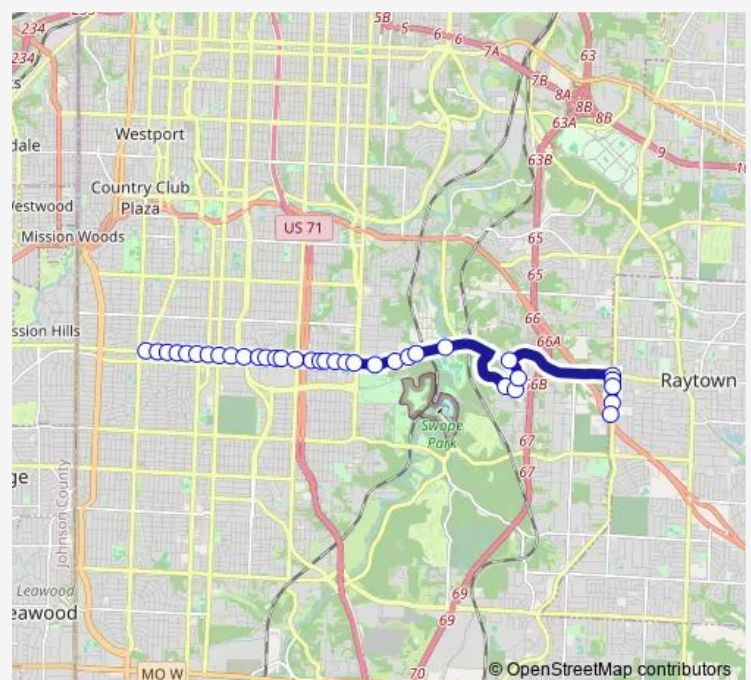

ON 63rd AT Indiana Westbound

ON 63rd Street AT Bellefontaine Wb

ON 63rd AT South Benton Westbound

ON 63rd AT Prospect Westbound

ON 63rd AT Park Westbound

Route schedule

ON 67th AT Blue Ridge Westbound — ON 63rd AT Brookside Eastbound

Monday 05:46-18:33

Tuesday 05:46-18:33

Wednesday 05:46-18:33

Thursday 05:46-18:33

Friday 05:46-18:33

Saturday 08:29-18:44

Sunday 09:30-18:05

Route info

Direction: ON 67th AT Blue Ridge Westbound

Stops: 38

Trip Duration: 0 hour 24 min

63 — 63rd Street

ON 63rd AT Brooklyn Westbound

ON 63rd AT Euclid Westbound

ON 63rd AT Citadel Westbound

ON 63rd AT Bushman Westbound

Direction: ON 63rd AT Brookside Eastbound

Stops: 32

Trip Duration: 0 hour 25 min

ON 63rd AT Manchester Trafficway Eastbound

ON 63rd AT Lewis RD Eastbound

ON 63rd AT Winchester Eastbound

ON 63rd ST AT Blue Ridge Eb