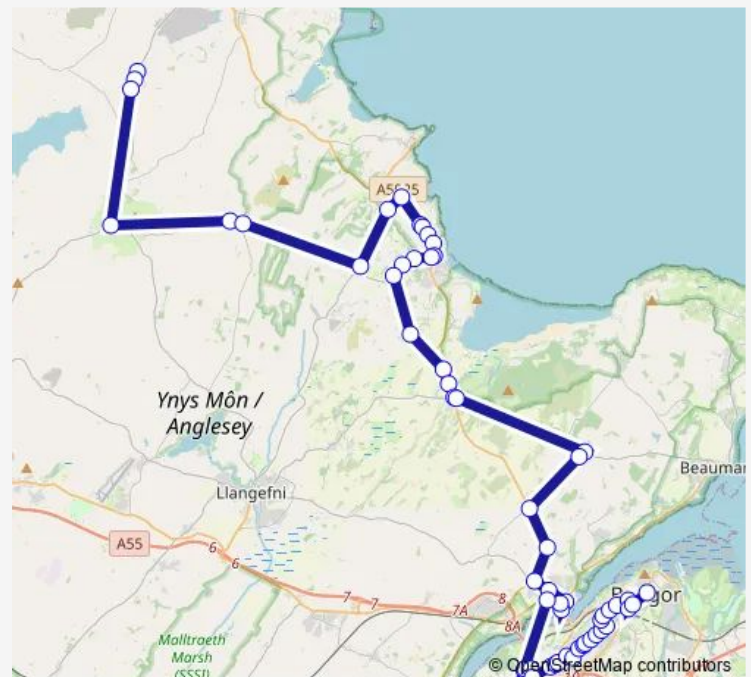

Ysgol y Faenol

Dafarn Newydd

Ty'n Eithin

Route schedule

Bangor Bus Station Stand D — Capel Carmel

Monday	08:45
Tuesday	08:45
Wednesday	08:45
Thursday	08:45
Friday	08:45
Saturday	08:45
Sunday	—

Route info

Direction: Bangor Bus Station Stand D

Stops: 54

Trip Duration: 1 hour 10 min

63 — Bangor - Llanerchymedd

Rhyd Menai

King George's Field

Waitrose

Carreg y Borth

Menai Bridge Bus Station