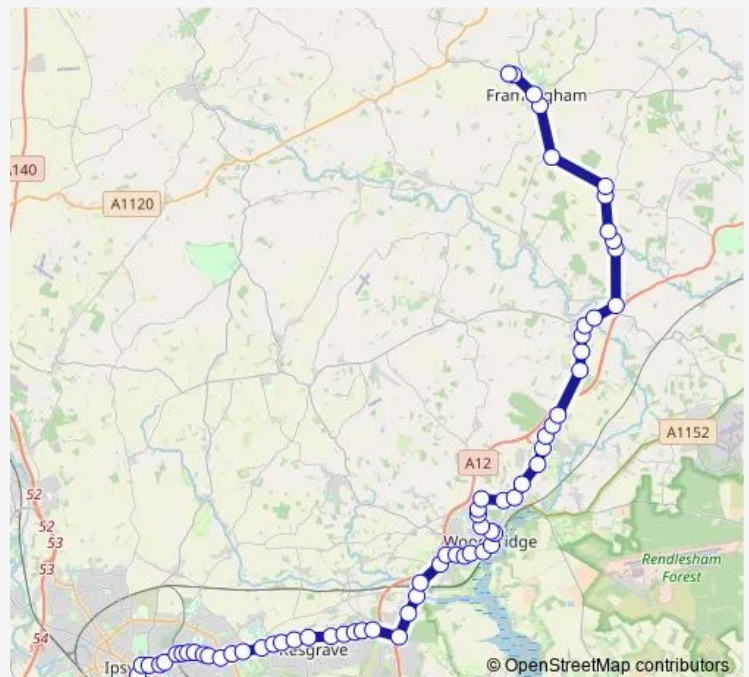

Bus 63 Ipswich - Framlingham

[Go to website](#)

Direction

Shelter — Old Cattle Market Bus Station

65 stops

[Open route schedule](#)

- Shelter
- Victoria Mill Road
- Old Crossing
- Bus Shelter
- Willoughby Close
- Easton Lane
- Phoenix House
- Village Hall
- Fiveways
- Spring Lane
- Yew Tree Rise
- Market Square
- Cemetery
- Three Tuns
- Spring lane
- Crown
- Council Houses
- Parklands
- Melton Park
- Tollgate Cottages
- Chapel

Route schedule

Shelter — Old Cattle Market Bus Station

Monday	08:42
Tuesday	08:42
Wednesday	08:42
Thursday	08:42
Friday	08:42
Saturday	—
Sunday	—

Route info

Direction: Shelter

Stops: 65

Trip Duration: 1 hour 32 min

High School

St Olaves

Bell Lane

Edmonton Road

Fisheries

Linkfield

Playford Road

Hospital