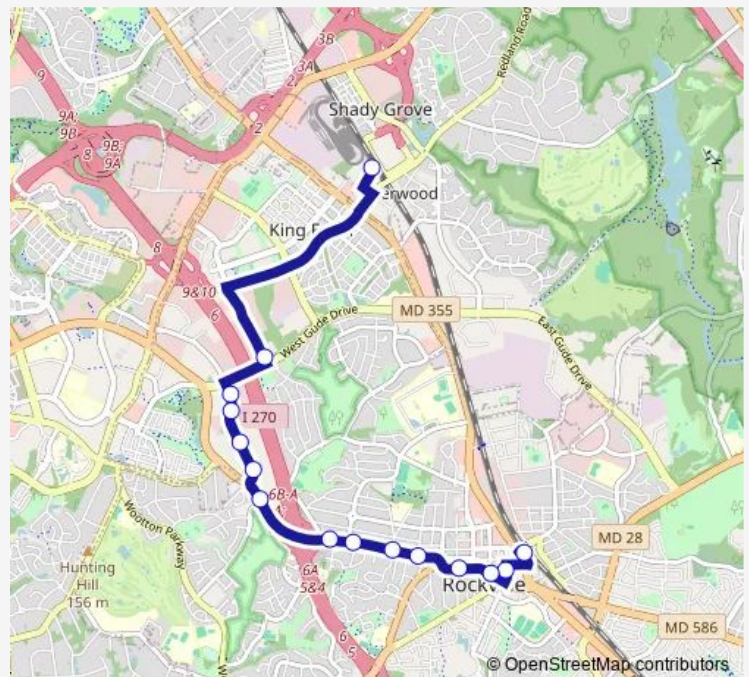

E Jefferson ST & Maryland Ave

W Jefferson ST & Adams St

W Montgomery AVE & Forest Ave

W Montgomery AVE & Laird St

W Montgomery AVE & Aberdeen Rd

W Montgomery AVE & Adclare Rd

W Montgomery AVE & Hurley Ave

Research Blvd & @1455

Research Blvd & @1601

Research Blvd & @1801

Research Blvd & Gude Dr

Piccard DR & W Gude Dr

Shady Grove Station & BAY A - West

**Route schedule**

Rockville Station & BAY E - West — Shady Grove Station & BAY A - West

Monday	05:45-20:20
Tuesday	05:45-20:20
Wednesday	05:45-20:20
Thursday	05:45-20:20
Friday	05:45-20:20
Saturday	—
Sunday	—

**Route info**

Direction: Rockville Station & BAY E - West

Stops: 15

Trip Duration: 0 hour 19 min

## Route schedule

Shady Grove Station & BAY A - West — Rockville Station & BAY E - West

Monday 06:15-20:20

Tuesday 06:15-20:20

Wednesday 06:15-20:20

Thursday 06:15-20:20

Friday 06:15-20:20

Saturday —