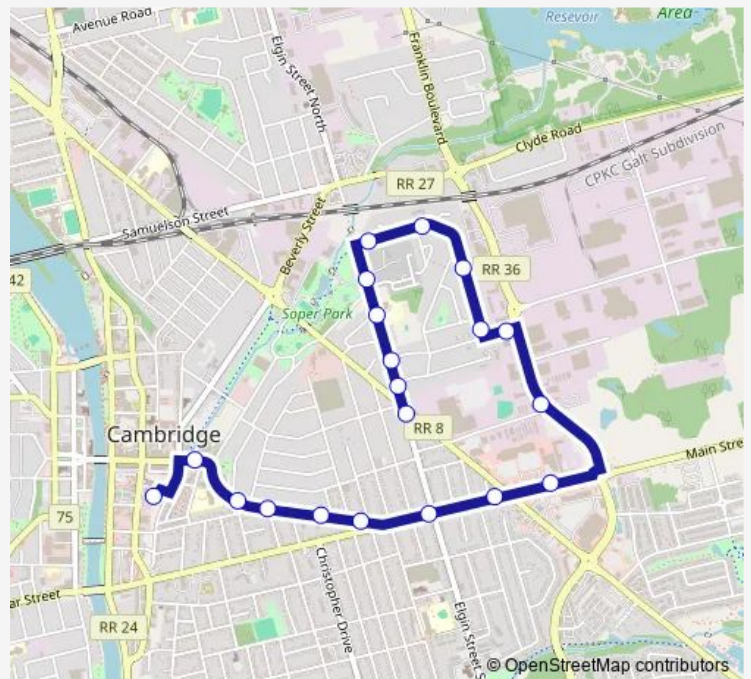

### Route schedule

Ainslie Terminal — Elgin / Dundas

Monday 06:00-23:00

Tuesday 06:00-23:00

Wednesday 06:00-23:00

Thursday 06:00-23:00

Friday 06:00-23:00

Saturday 06:30-23:00

### Route info

Direction: Ainslie Terminal

Stops: 16

Trip Duration: 0 hour 12 min

63 — Champlain

## Direction

Elgin / Dundas — Ainslie Terminal

20 stops

[Open route schedule](#)

Elgin / Dundas

Elgin / Linnwood

Elgin / Hilltop

Elgin / Manchester