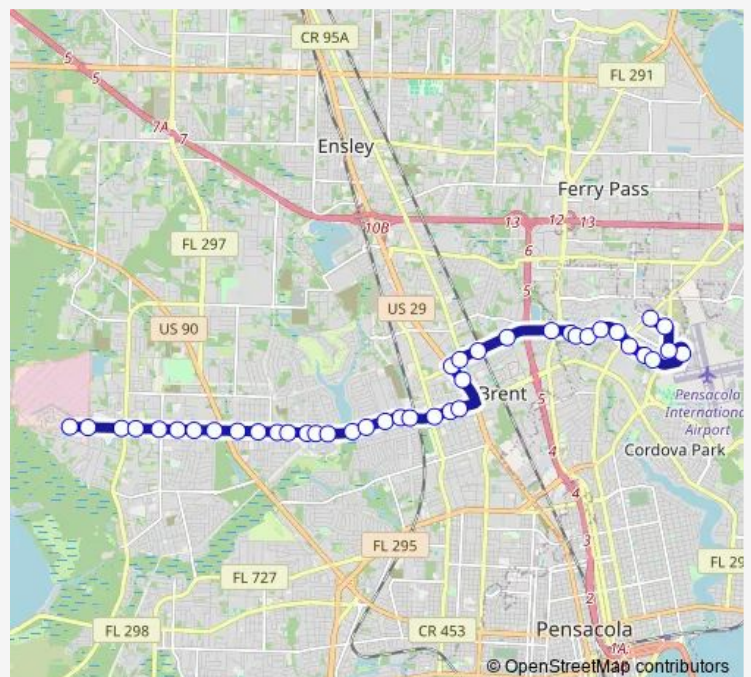

Michigan Ave & Bristol Ave

Michigan Ave & Clifton Ave

Michigan Ave & Pipeline Rd

Michigan Ave & Burlington Ave

Beverly Pkwy & Chimes Way

Route schedule

Saufley Field & Naval Training Center — PSC Transfer Station

Monday 08:30-16:30

Tuesday 08:30-16:30

Wednesday 08:30-16:30

Thursday 08:30-16:30

Friday 08:30-16:30

Saturday 08:30-16:30

Sunday 08:30-16:30

Route info

Direction: Saufley Field & Naval Training Center

Stops: 41

Trip Duration: 0 hour 50 min

63 — Michigan Ave / Pensacola International Airport

Beverly Pkwy & Armenia Dr

Beverly Pkwy & Cary Memorial Dr

Pensacola Blvd & Boone St. (East Side)

Route info

Direction: PSC Transfer Station

Stops: 35

Trip Duration: 0 hour 30 min

Michigan Ave & Chicago Ave

Michigan Ave & Montgomery Ave

Michigan Ave & Denver Ave

Saufley Field Rd & West Of Mobile Hwy