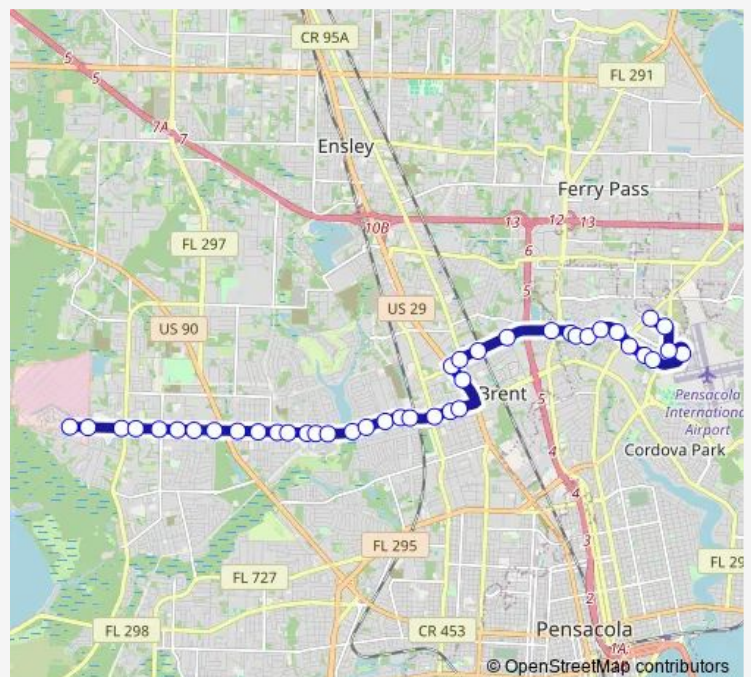

Michigan Ave & Bristol Ave

Michigan Ave & Clifton Ave

Michigan Ave & Pipeline Rd

Michigan Ave & Burlington Ave

Beverly Pkwy & Chimes Way

Route schedule

Saufley Field & Naval Training Center — PSC Transfer Station

Monday 08:30-16:30

Tuesday 08:30-16:30

Wednesday 08:30-16:30

Thursday 08:30-16:30

Friday 08:30-16:30

Saturday 08:30-16:30

Sunday 08:30-16:30

Route info

Direction: Saufley Field & Naval Training Center

Stops: 41

Trip Duration: 0 hour 50 min

63 — Michigan Ave / Pensacola International Airport

Beverly Pkwy & Armenia Dr

Beverly Pkwy & Cary Memorial Dr

Pensacola Blvd & Boone St. (East Side)

Route info

Direction: PSC Transfer Station

Stops: 35

Trip Duration: 0 hour 30 min

Michigan Ave & Chicago Ave

Michigan Ave & Montgomery Ave

Michigan Ave & Denver Ave

Saufley Field Rd & West Of Mobile Hwy