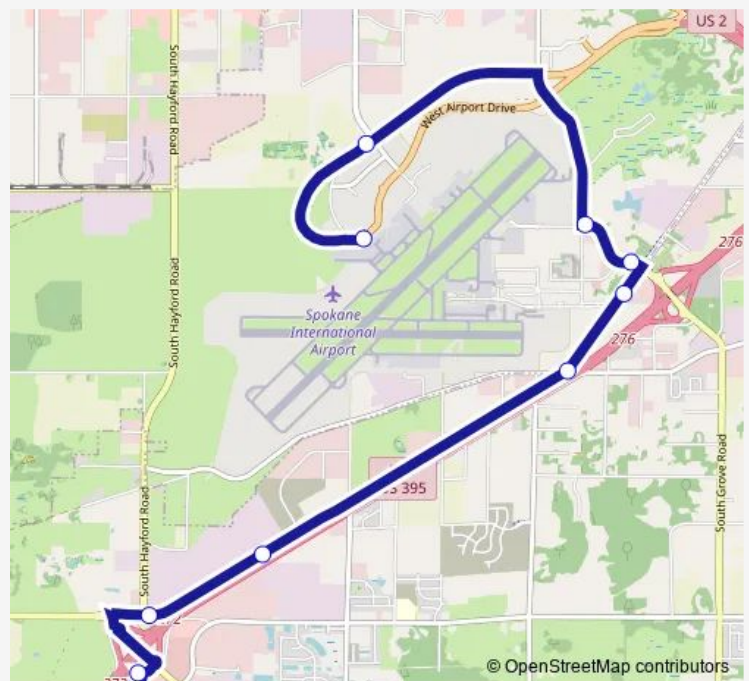

### Route schedule

West Plains TC Bay 1 — Spokane International Airport  
Concourse C

Monday	05:25-23:42
Tuesday	05:25-23:42
Wednesday	05:25-23:42
Thursday	05:25-23:42
Friday	05:25-23:42
Saturday	07:03-22:03
Sunday	08:03-19:03

### Route info

Direction: West Plains TC Bay 1

Stops: 9

Trip Duration: 0 hour 16 min

63 — Geiger/Airport

**Direction**

Spokane International Airport Concourse C — West Plains  
TC Bay 4

9 stops

Sunday —

**Route info**

Direction: Spokane International Airport Concourse C

Stops: 9

Trip Duration: 0 hour 16 min

**Direction**

Geiger @ Amazon — West Plains TC Bay 2

3 stops

**Route info**

Direction: Spokane International Airport Concourse C

Stops: 9

Trip Duration: 0 hour 16 min

**Direction**

Geiger @ Amazon — West Plains TC Bay 3

3 stops

[Open route schedule](#)