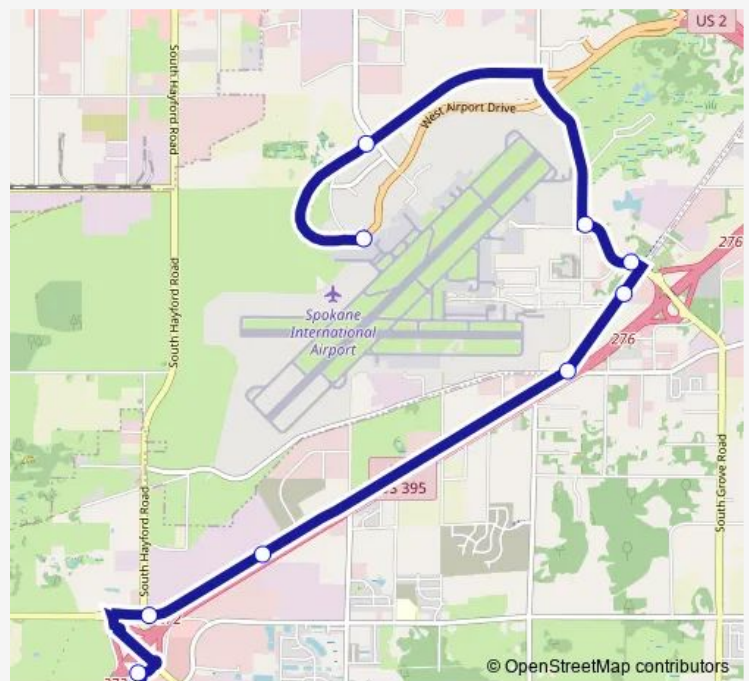

West Plains TC Bay 1 — Spokane International Airport
Concourse C

Monday 05:42-23:42

Tuesday 05:42-23:42

Wednesday 05:42-23:42

Thursday 05:42-23:42

Friday 05:42-23:42

Saturday 07:03-22:03

Sunday 08:03-19:03

Route info

Direction: West Plains TC Bay 1

Stops: 9

Trip Duration: 0 hour 16 min

63 — Geiger/Airport

Direction

Spokane International Airport Concourse C — West Plains
TC Bay 4

9 stops

Monday	04:55
Tuesday	04:55
Wednesday	04:55
Thursday	04:55
Friday	04:55
Saturday	—
Sunday	—

Route info

Direction: Geiger @ Amazon

Stops: 3

Trip Duration: 0 hour 5 min

Direction

Spokane International Airport Concourse C — West Plains
TC Bay 1

Thursday 05:54-22:31

Friday 05:54-22:31

Saturday 06:31-22:31

Sunday 08:31-19:31

Route info

Direction: Spokane International Airport Concourse C

Stops: 9

Trip Duration: 0 hour 16 min