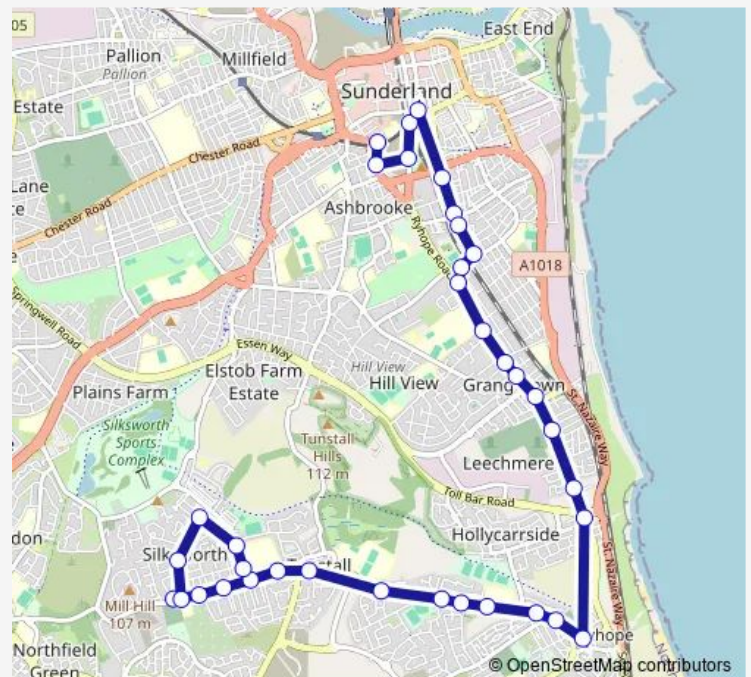

Ryhope Road-Ayton Avenue

Ryhope Road - Carnegie Street

Ryhope Road - Queen Alexandra Rd

Route schedule

Vicarage Farm Estate — Sunderland Interchange

Monday 09:40-17:40

Tuesday —

Wednesday —

Thursday —

Friday 09:40-17:40

Saturday —

Sunday 09:40-17:40

Route info

Direction: Vicarage Farm Estate

Stops: 31

Trip Duration: 0 hour 27 min

63 — Sunderland - Silksworth

Ryhope Road-Weldon Avenue

Ryhope Road-Bennett Court

Ryhope Road-Cedars Park

Villette Road

Toward Road-Villette Road

Toward Road-Gray Road

Toward Road-Park Road

Borough Road-Toward Street

Holmeside

Sunderland Interchange

Direction

Vicarage Farm Estate — Sunderland Interchange

31 stops

[Open route schedule](#)

Vicarage Farm Estate