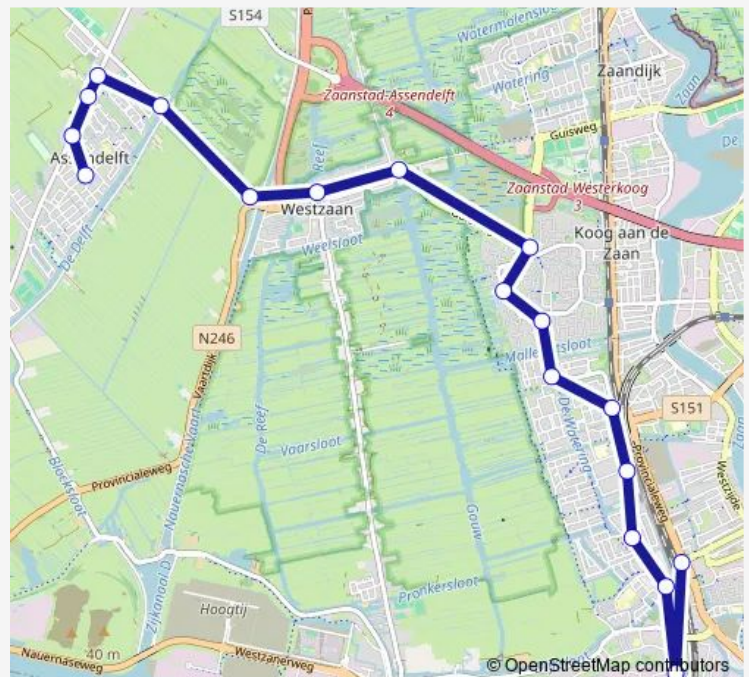

Koog a/d Zaan, Mallegatsloot

Zaandam, De Binding

Zaandam, Diepenbroekstraat

Zaandam, Durgerdamstraat

Zaandam, Spoorstrip

Zaandam, Houtveldweg/Station

Zaandam, Albert Heijnweg

Zaandam, Station

Route schedule

Assendelft, Festina Lente — Zaandam, Station

Monday 06:21-23:19

Tuesday 06:21-23:19

Wednesday 06:21-23:19

Thursday 06:21-23:19

Friday 06:21-23:19

Saturday 08:01-23:19

Sunday 08:01-23:19

Route info

Direction: Assendelft, Festina Lente

Stops: 18

Trip Duration: 0 hour 20 min

63 — Zaandam Station - Assendelft

BusMaps

Direction

Monday 06:25-23:53

Tuesday 06:25-23:53

Wednesday 06:25-23:53

Thursday 06:25-23:53

Friday 06:25-23:53

Saturday 07:36-23:53

Sunday 07:36-23:53

Route info