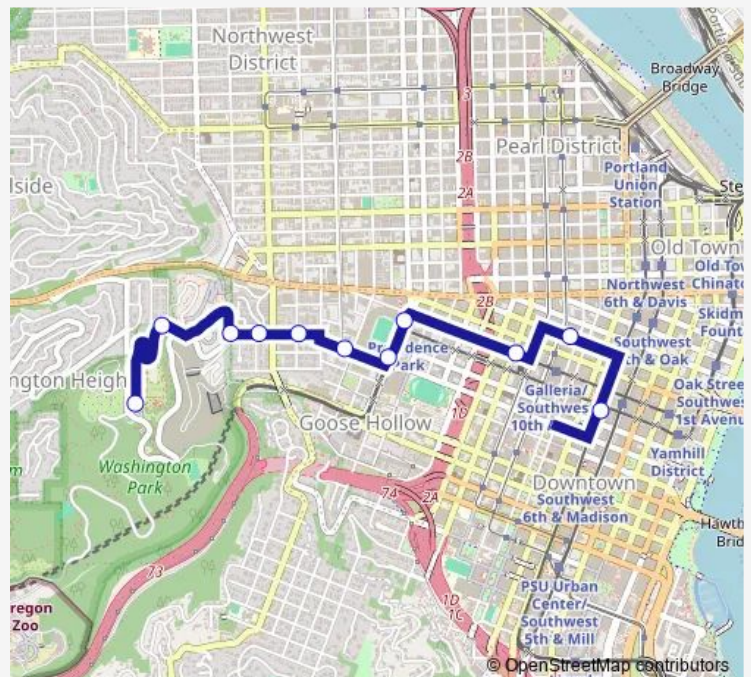

SW Park Pl & Vista

SW Park Pl & King Ave

SW Salmon & 20th

SW Salmon & 19th

SW Salmon & 16th

SW Salmon & 10th

SW 6th & Yamhill

Route schedule

SW Knights & Kingston — SW 6th & Yamhill

Monday 07:57-08:54

Tuesday 07:57-08:54

Wednesday 07:57-08:54

Thursday 07:57-08:54

Friday 07:57-08:54

Saturday —

Sunday —

Route info

Direction: SW Knights & Kingston

Stops: 17

Trip Duration: 0 hour 18 min

63 — Washington Park/SW 6th

Direction

SW 6th & Yamhill — SW Rose Garden Way & Sherwood

11 stops

[Open route schedule](#)

SW 6th & Yamhill

SW Washington & 9th

SW Morrison & 12th

SW 18th & Morrison

SW 18th & Salmon

SW Salmon & 20th

SW Park Pl & St Clair