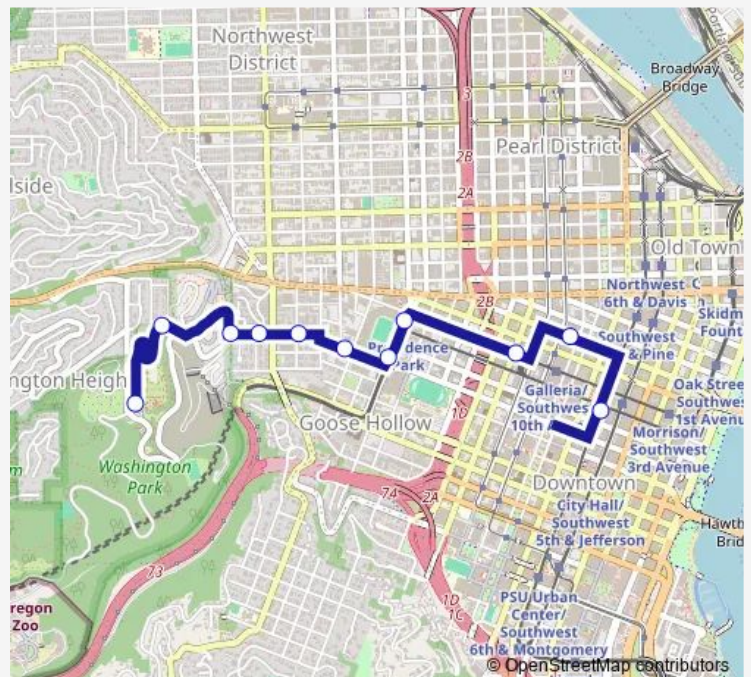

SW Park Pl & Vista

SW Park Pl & King Ave

SW Salmon & 20th

SW Salmon & 19th

SW Salmon & 16th

SW Salmon & 10th

SW 6th & Yamhill

Route schedule

SW Knights & Kingston — SW 6th & Yamhill

Monday 07:57-08:54

Tuesday 07:57-08:54

Wednesday 07:57-08:54

Thursday 07:57-08:54

Friday 07:57-08:54

Saturday —

Sunday —

Route info

Direction: SW Knights & Kingston

Stops: 17

Trip Duration: 0 hour 19 min

63 — Washington Park/SW 6th

Direction

SW 6th & Yamhill — SW Rose Garden Way & Sherwood

11 stops

[Open route schedule](#)

SW 6th & Yamhill

SW Washington & 9th

SW Morrison & 12th

SW 18th & Morrison

SW 18th & Salmon

SW Salmon & 20th

SW Park Pl & St Clair