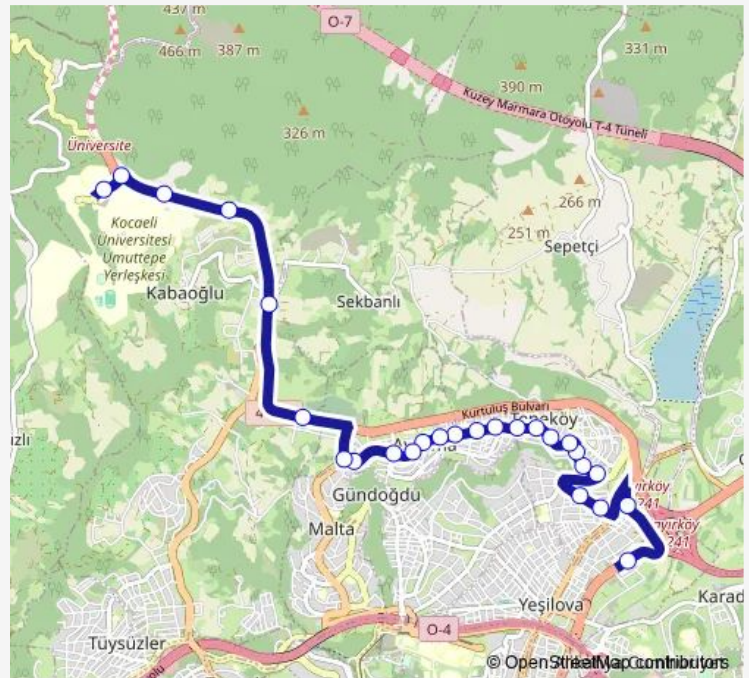

Thursday 08:10-08:30

Friday 08:10-08:30

Saturday —

Sunday —

Route info

Direction: ALİ Fuat Cebesoy Kyk

Stops: 26

Trip Duration: 0 hour 17 min