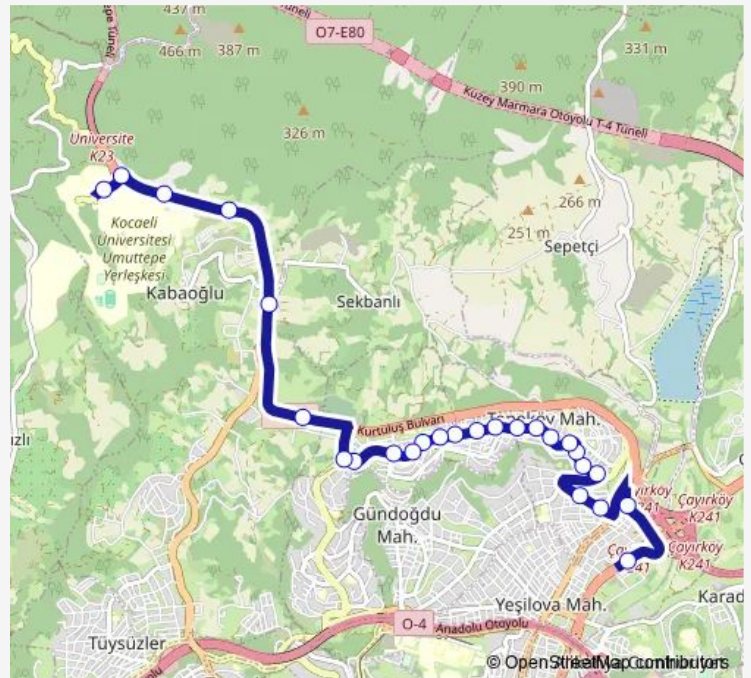

Thursday 08:10-08:30

Friday 08:10-08:30

Saturday —

Sunday —

Route info

Direction: ALİ FUAT CEBESOY KYK

Stops: 26

Trip Duration: 0 hour 17 min