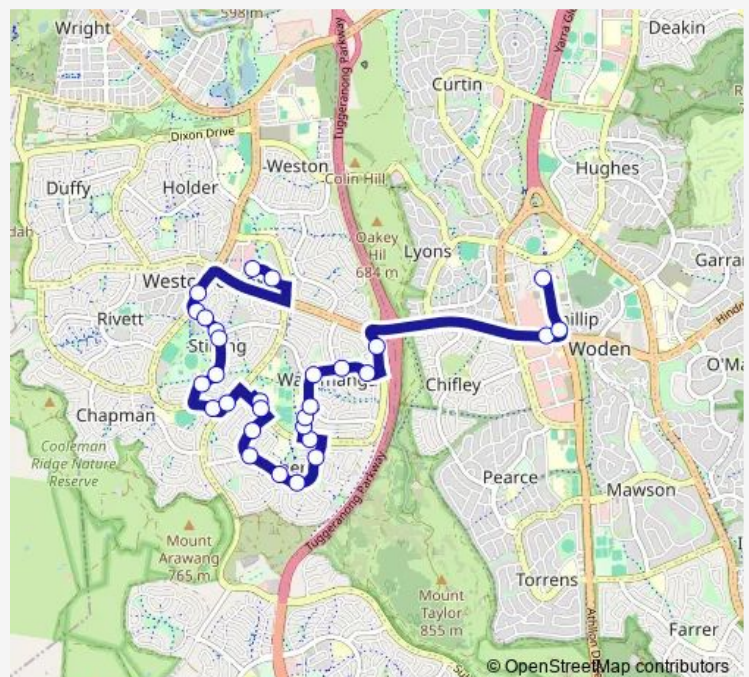

Bus 63 Cooleman Court to Woden via Stirling & Fisher

[Go to website](#)

Direction

Cooleman Court Interchange Plt 1 — Woden Temporary Interchange Plt 3 Arrive

28 stops

[Open route schedule](#)

- Cooleman Court Interchange Plt 1
- Parkinson St opp Backler Pl
- Streeton Dr before 1st Fremantle Dr
- Fremantle Dr after Streeton Dr
- Fremantle Dr after 1st Mckail Cr
- Fremantle Dr before Bunbury St
- Fremantle Dr after Bunbury St
- Fremantle Dr after 2nd Mackie Cr
- Fremantle Dr after 1st Reveley Cr
- Streeton Dr before Namatjira Dr
- Namatjira Dr after Streeton Dr
- Mt Stromlo HS Badimara St
- Kaloorlie Cr after Mareeba St
- Kaloorlie Cr before Callide St
- Fisher Shops Kaloorlie Cr
- Kaloorlie Cr opp Kambalda Cr
- Kaloorlie Cr before 2nd Jarrahdale St
- Badimara St after 1st Kaloorlie Cr
- Yambina Cr before Wirangu Pl
- Yambina Cr after Wirangu Pl
- Arawang PS Nemerang Cr

Route schedule

Cooleman Court Interchange Plt 1 — Woden Temporary Interchange Plt 3 Arrive

Monday	06:00-22:00
Tuesday	06:00-22:00
Wednesday	06:00-22:00
Thursday	06:00-22:00
Friday	06:00-22:00
Saturday	06:42-22:42
Sunday	08:12-20:12

Route info

Direction: Cooleman Court Interchange Plt 1

Stops: 28

Trip Duration: 0 hour 26 min

63 — Cooleman Court to Woden via Stirling & Fisher **BusMaps**

Waramanga Shops Nemerang Cr

Nemarang Cr after Larakia St

Nemarang Cr after Galibal St

Badimara St before Hindmarsh Dr

Hindmarsh Dr after Ball St

Callam St after Hindmarsh Dr

Woden Temporary Interchange Plt 3 Arrive

Direction

Woden Temporary Interchange Plt 2 — Cooleman Court Interchange Plt 2