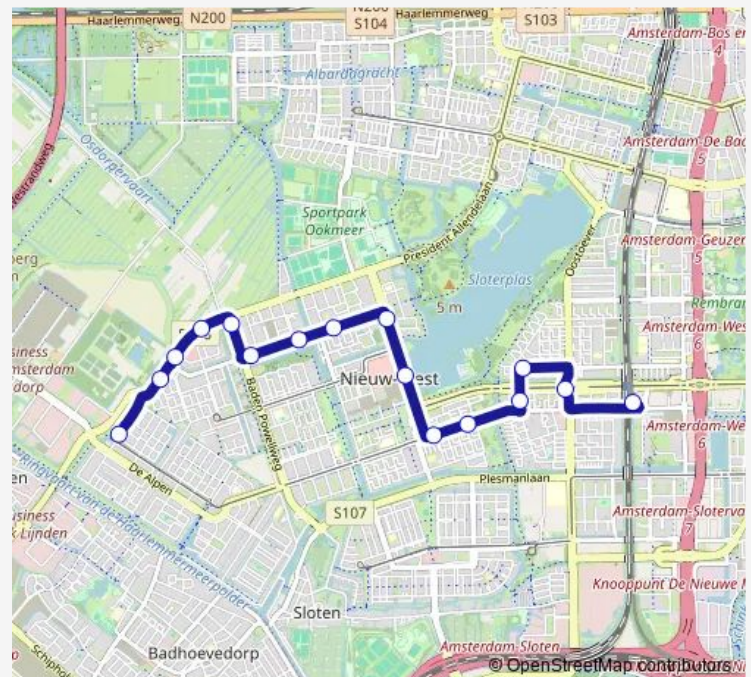

Amsterdam, V. M. Broekmanstraat

Amsterdam, Hemsterhuisstraat

Amsterdam, Cornelis Lelylaan

Amsterdam, Station Lelylaan

### Route schedule

Amsterdam, Matterhorn — Amsterdam, Station Lelylaan

Monday 06:05-23:55

Tuesday 06:05-23:55

Wednesday 06:05-23:55

Thursday 06:05-23:55

Friday 06:05-23:55

Saturday 06:41-23:40

Sunday 07:37-23:46

### Route info

Direction: Amsterdam, Matterhorn

Stops: 16

Trip Duration: 0 hour 19 min

63 — Lijn 63