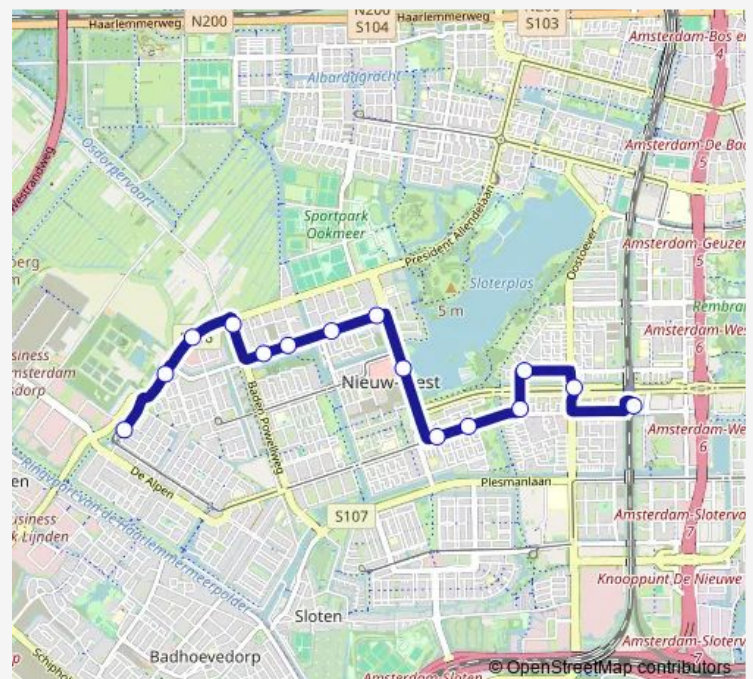

Monday 06:05-23:55

Tuesday 06:05-23:55

Wednesday 06:05-23:55

Thursday 06:05-23:55

Friday 06:05-23:55

Saturday 06:41-23:40

Sunday 07:37-23:46

Route info

Direction: Amsterdam, Matterhorn

Stops: 16

Trip Duration: 0 hour 14 min

■ 63 — Lijn 63

Direction

Amsterdam, Station Lelylaan — Amsterdam, Matterhorn

15 stops

[Open route schedule](#)